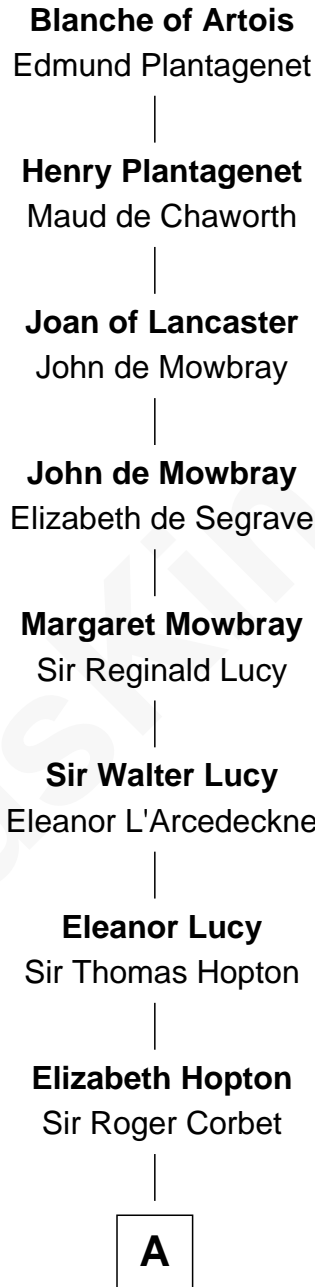

FamousKin.com
Relationship Chart of
Blanche of Artois
(1248 - 1302)

11th Great-grandmother of
Richard More
(c1614 - c1696) *Mayflower passenger 1620*

A

—
Jane Corbet

Thomas Cresset

—
Richard Cresset

Joan Wrottesley

—
Margaret Cresset

Thomas More

—
Jasper More

Elizabeth Smalley

—
Katherine More

Col. Samuel More

—
Richard More

Mayflower passenger 1620