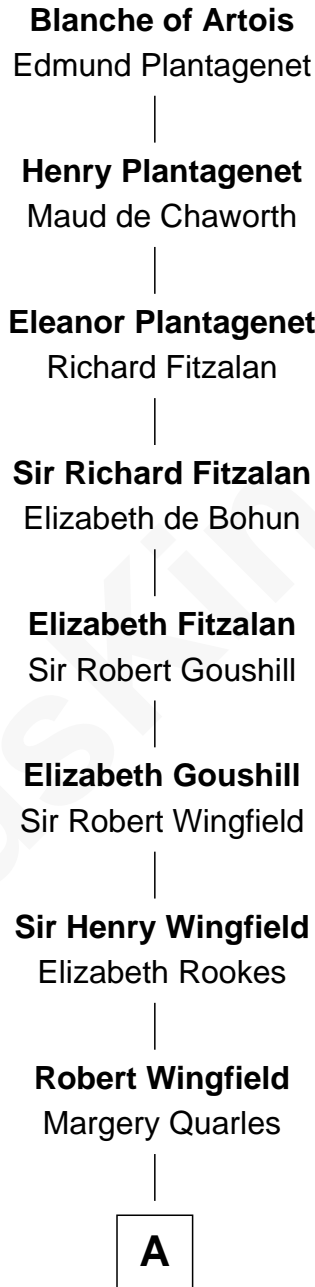

FamousKin.com
Relationship Chart of
Blanche of Artois
(1248 - 1302)

19th Great-grandmother of
Valerie Bertinelli
Television Actress

A

Robert Wingfield
Elizabeth Cecil

Dorothy Wingfield
Adam Claypoole

John Claypoole
Mary Angell

James Claypoole
Helen Mercer

Joseph Claypoole
Rebecca Jennings

Jehu Claypoole

Wingfield Claypoole
Mary Poole

John Claypoole
Jane - - - - -

Mary Claypoole
Benjamin Bishop

Mary Emma Bishop
Jacob G. Gooden

B

FamousKin.com

B

|
Ida P. Gooden

Joseph D. Carvin

|
Lester Vodges Carvin

Elizabeth - - - - -

|
Nancy L. Carvin

Andrew Francis Bertinelli