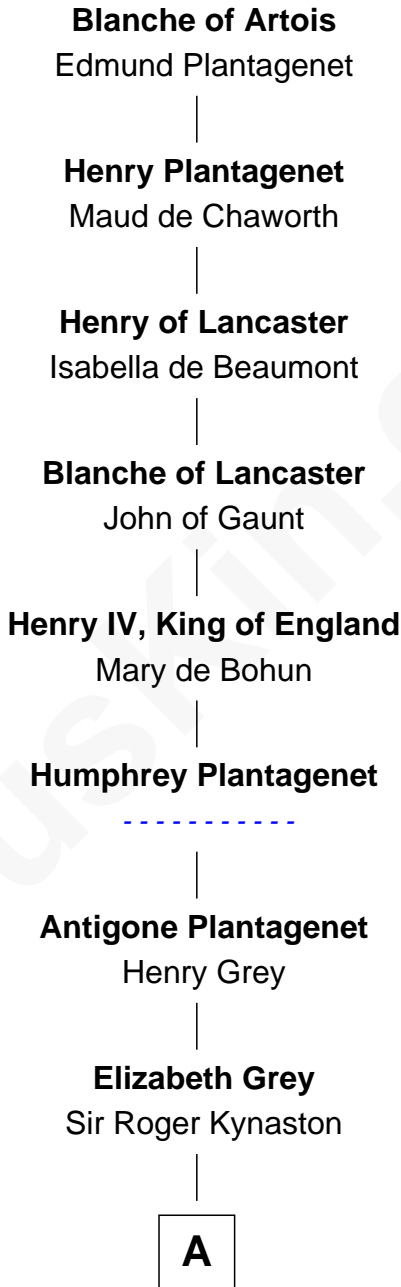

FamousKin.com Relationship Chart of

Blanche of Artois

(1248 - 1302)

19th Great-grandmother of

Orson Welles

Radio, Stage, and Movie Actor

A

Humphrey Kynaston
Elsbeth ferch Maredudd

Margaret Kynaston
John ap Ieuan ab Owain

Humphrey Wynn
Mawd ferch Oliver

Catrin Wynn
John Lloyd

Charles Lloyd
Elizabeth Stanley

Thomas Lloyd
Mary Jones

Deborah Lloyd
Mordecai Moore

Deborah Moore
Richard Hill

Rachel Hill
Richard Wells

William Hill Wells
Elizabeth Dagworthy

B

B

|
Henry Hill Welles

Mary Putnam

|
Richard Jones Welles

Mary Blanche Head