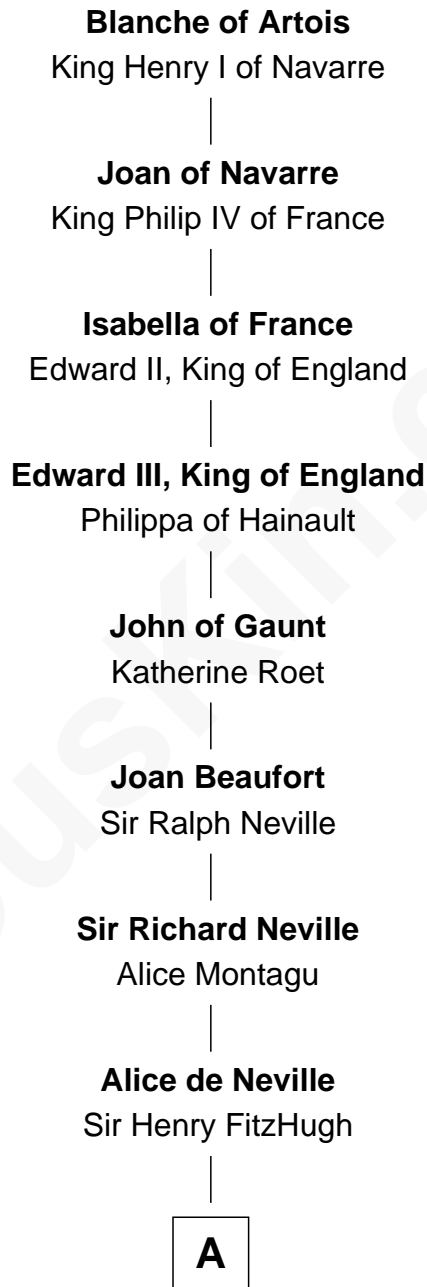

FamousKin.com Relationship Chart of

Blanche of Artois

(1248 - 1302)

8th Great-grandmother of

Catherine Parr

6th Wife of King Henry VIII

A

—
Elizabeth FitzHugh

Sir William Parr

—
Sir Thomas Parr

Maud Green

—
Catherine Parr

6th Wife of King Henry VIII

FamousKin.com