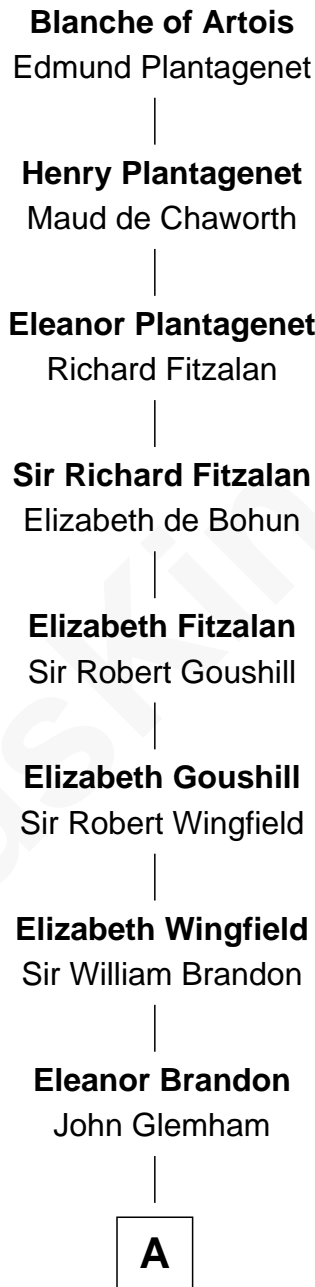

**FamousKin.com**  
**Relationship Chart of**  
**Blanche of Artois**  
(1248 - 1302)

21st Great-grandmother of

**Paget Brewster**  
*TV Actress*

**A**

**Anne Glemham**

Henry Palgrave

**Thomas Palgrave**

Alice Gunton

**Rev. Edward Palgrave**

-----  
**Dr. Richard Palgrave**

Anna -----

**Sarah Palgrave**

Dr. John Alcock

**Joanna Alcock**

Ephraim Hunt

**Peter Hunt**

Abigail -----

**Abigail Hunt**

Benjamin Beale

**Mary Beale**

Dr. Ephraim Wales

**Thomas Beale Wales**

Ann Beale

**B**

**B**

**Elizabeth Ware Wales**  
Nathaniel Henry Emmons

**Ann Wales Emmons**  
Benjamin Brewster

**Dr. George Washington Wales Brewster**  
Ellen Mackenzie Hodge

**George Washington Wales Brewster**  
Joan Ryerson