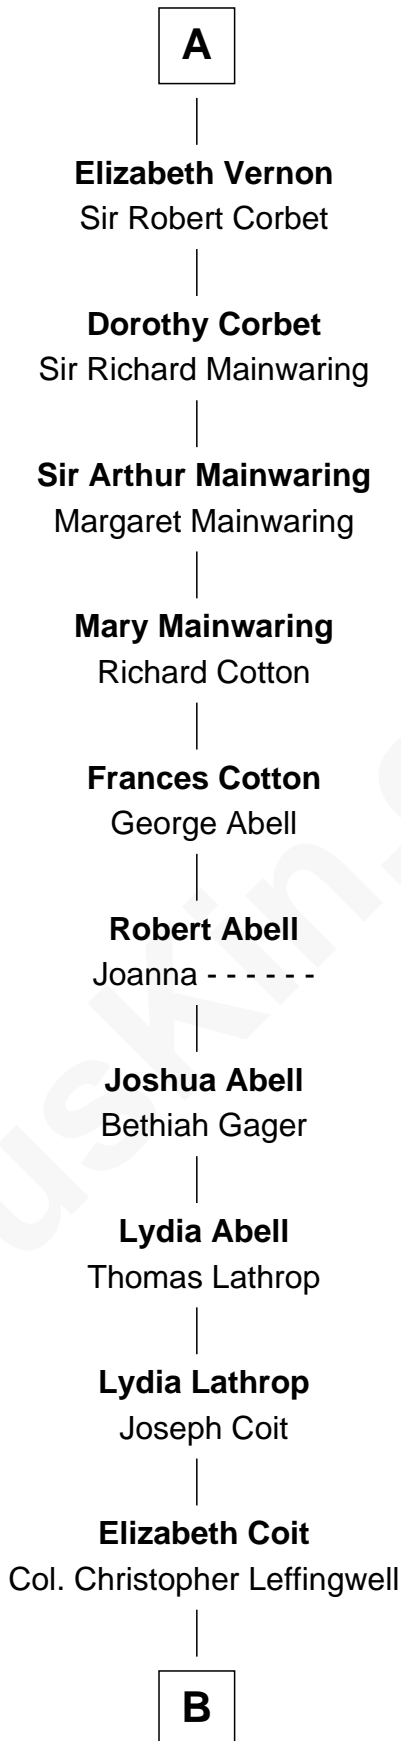

**FamousKin.com**  
**Relationship Chart of**  
**Blanche of Artois**  
(1248 - 1302)

**20th Great-grandmother of**  
**Allen Dulles**  
*5th Director of the C.I.A.*

**B**

—  
**Joanna Leffingwell**

Charles Lathrop

—  
**Harriet Wadsworth Lathrop**

Rev. Miron Winslow

—  
**Harriet Lathrop Winslow**

Rev. John Welsh Dulles

—  
**Allen Macy Dulles**

Edith Foster

—  
**Allen Dulles**

*5th Director of the C.I.A.*