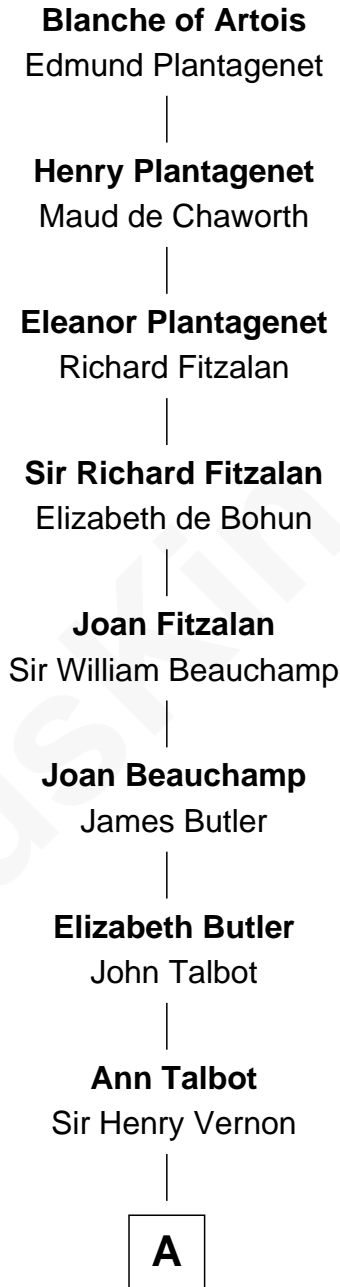

**FamousKin.com**  
**Relationship Chart of**  
**Blanche of Artois**  
(1248 - 1302)

**20th Great-grandmother of**  
**Allen Dulles**  
*5th Director of the C.I.A.*

**B**

—  
**Joanna Leffingwell**

Charles Lathrop

—  
**Harriet Wadsworth Lathrop**

Rev. Miron Winslow

—  
**Harriet Lathrop Winslow**

Rev. John Welsh Dulles

—  
**Allen Macy Dulles**

Edith Foster

—  
**Allen Dulles**

*5th Director of the C.I.A.*