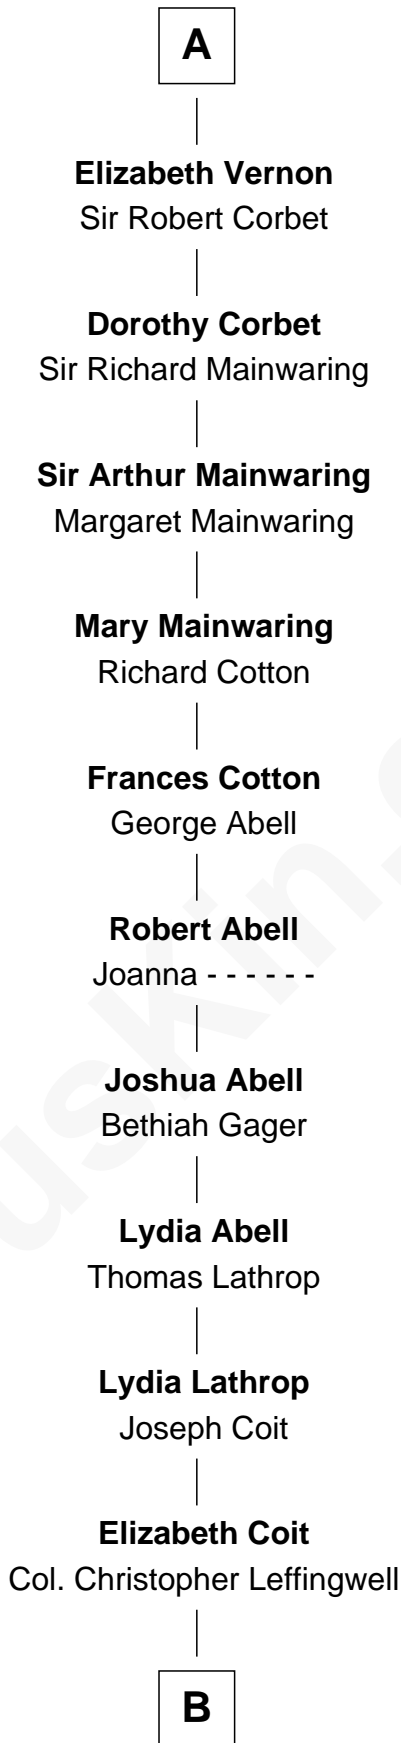

FamousKin.com Relationship Chart of

Blanche of Artois

(1248 - 1302)

20th Great-grandmother of

John Foster Dulles

52nd U.S. Secretary of State

Blanche of Artois

Edmund Plantagenet

Henry Plantagenet

Maud de Chaworth

Eleanor Plantagenet

Richard Fitzalan

Sir Richard Fitzalan

Elizabeth de Bohun

Joan Fitzalan

Sir William Beauchamp

Joan Beauchamp

James Butler

Elizabeth Butler

John Talbot

Ann Talbot

Sir Henry Vernon

A

B

—
Joanna Leffingwell

Charles Lathrop

—
Harriet Wadsworth Lathrop

Rev. Miron Winslow

—
Harriet Lathrop Winslow

Rev. John Welsh Dulles

—
Allen Macy Dulles

Edith Foster