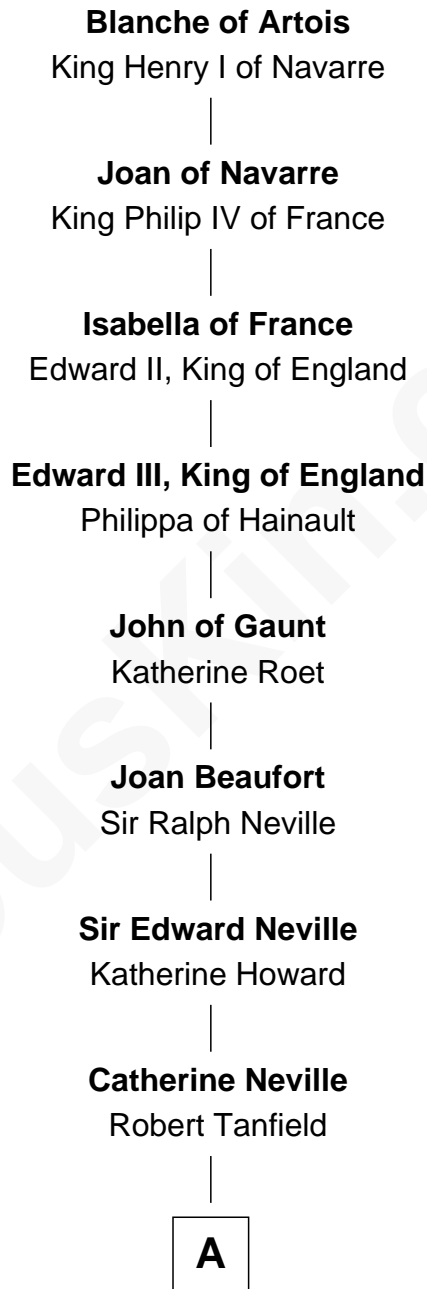

FamousKin.com
Relationship Chart of
Blanche of Artois
(1248 - 1302)

20th Great-grandmother of

Upton Sinclair
Pulitzer Prize Winning Novelist

A

William Tanfield

Elizabeth Stavelly

Frances Tanfield

Bridget Cave

Anne Tanfield

Clement Vincent

Elizabeth Vincent

Richard Lane

Dorothy Lane

William Randolph

Richard Randolph

Elizabeth Ryland