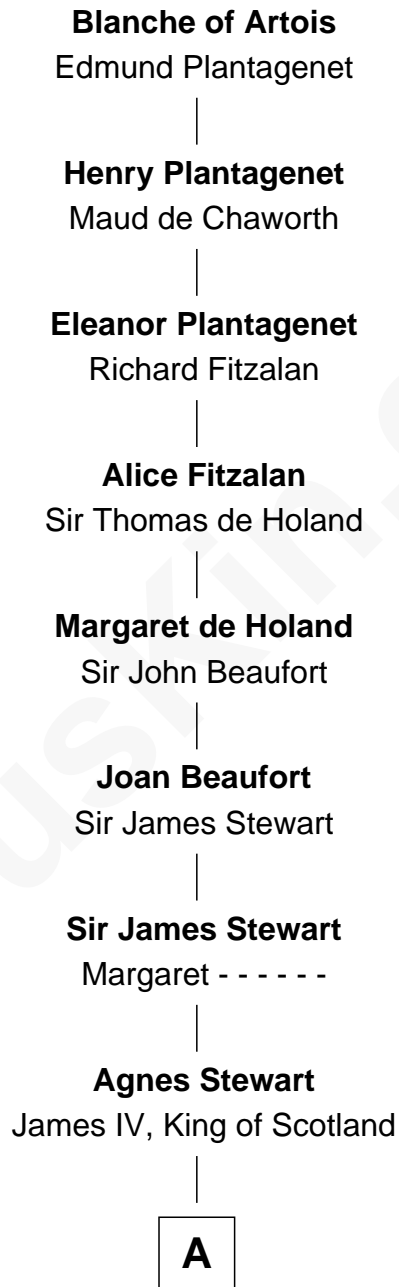

FamousKin.com
Relationship Chart of
Blanche of Artois
(1248 - 1302)

20th Great-grandmother of
Guy Ritchie
British Filmmaker

A

Janet Stewart
Malcolm Fleming

John Fleming
Elizabeth Ross

Mary Fleming
Sir James Douglas

William Douglas
Isabel Ker

James Douglas
Margaret Stewart

Mary Douglas
Alexander Stewart

James Stewart
Catherine Montgomery

Alexander Stewart
Catherine Cochrane

Sir John Stewart
Anne Dashwood

Charlotte Stewart
Sir Edward Crofton