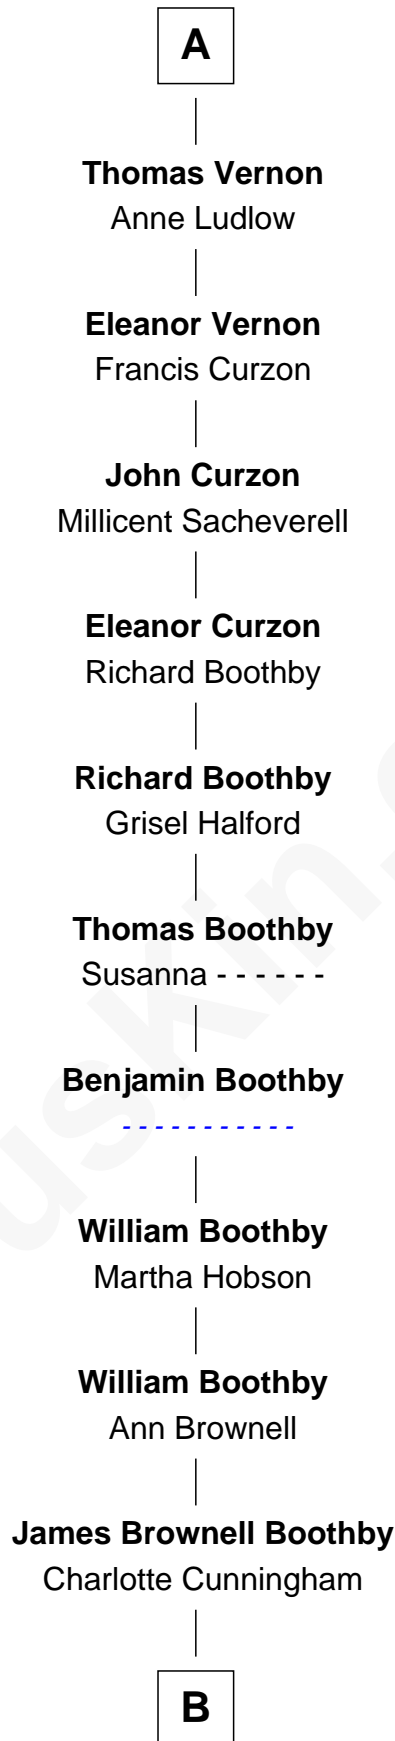

FamousKin.com
Relationship Chart of
Blanche of Artois
(1248 - 1302)

21st Great-grandmother of

Oliver Platt
Movie Actor

Blanche of Artois
Edmund Plantagenet

Henry Plantagenet
Maud de Chaworth

Eleanor Plantagenet
Richard Fitzalan

Sir Richard Fitzalan
Elizabeth de Bohun

Joan Fitzalan
Sir William Beauchamp

Joan Beauchamp
James Butler

Elizabeth Butler
John Talbot

Ann Talbot
Sir Henry Vernon

A

B

Elizabeth Caroline Boothby

Edmund Burke Roche

James Boothby Burke Roche

Frances Eleanor Work

Cynthia Burke Roche

Arthur Scott Burden

Eileen Burden

Walter Maynard

Sheila Maynard