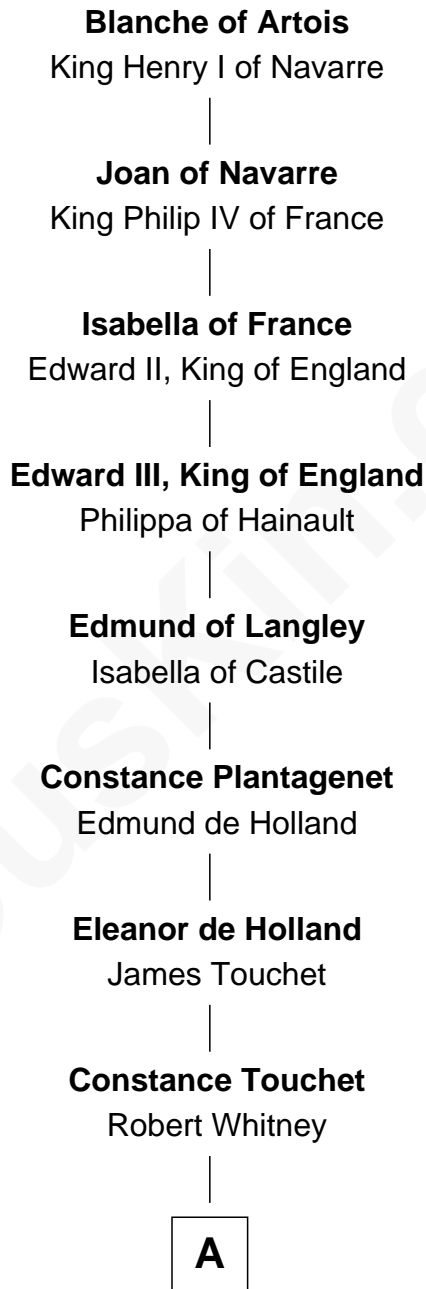

FamousKin.com
Relationship Chart of
Blanche of Artois
(1248 - 1302)

23rd Great-grandmother of

Sally Ride

1st American Woman in Space

A

Joan Whitney
Sir Roger Vaughan

Watkyn Vaughan
Joan Fychan

Sir William Vaughan
Catrin ferch Jenkin ap Havard

Catrin Vaughan
David Evans

Mary Evans
Thomas Basset

Catrin Basset
Richard ab leuan

Jane Richards
leuan ap John

John Bevan
Barbara Aubrey

Elizabeth Bevan
Joseph Richardson

Samuel Richardson
Ann - - - - -

B

William Cubberly Richardson

Mary Ann Lee

|
Charles Everroad Richardson

Blanche Gibson

|
Jennie Mae Richardson

Thomas Vernam Ride

|
Dale Burdell Ride

Carol Joyce Anderson

|
Sally Ride

1st American Woman in Space