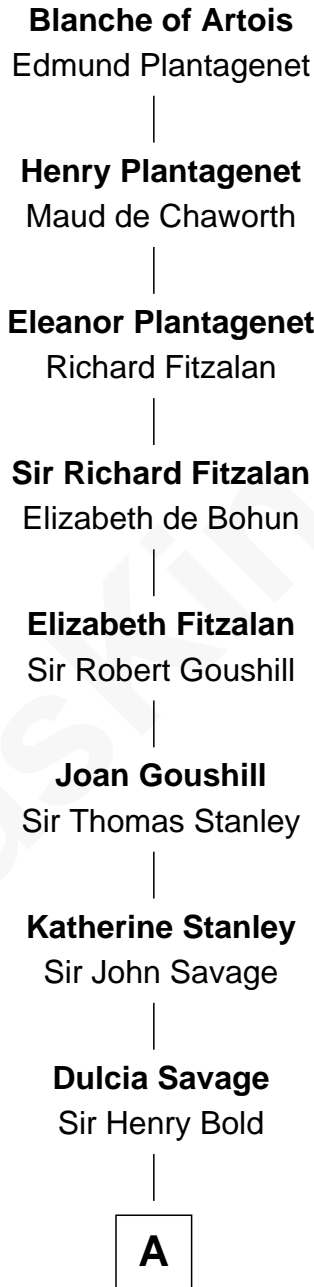

**FamousKin.com**  
**Relationship Chart of**  
**Blanche of Artois**  
(1248 - 1302)

15th Great-grandmother of  
**General Robert E. Lee**  
*Confederate Army - U.S. Civil War*

---

**A**

—  
**Maud Bold**

Thomas Gerard

—  
**Jennet Gerard**

Richard Eltonhead

—  
**William Eltonhead**

Anne Bowers

—  
**Richard Eltonhead**

Anne Sutton

—  
**Alice Eltonhead**