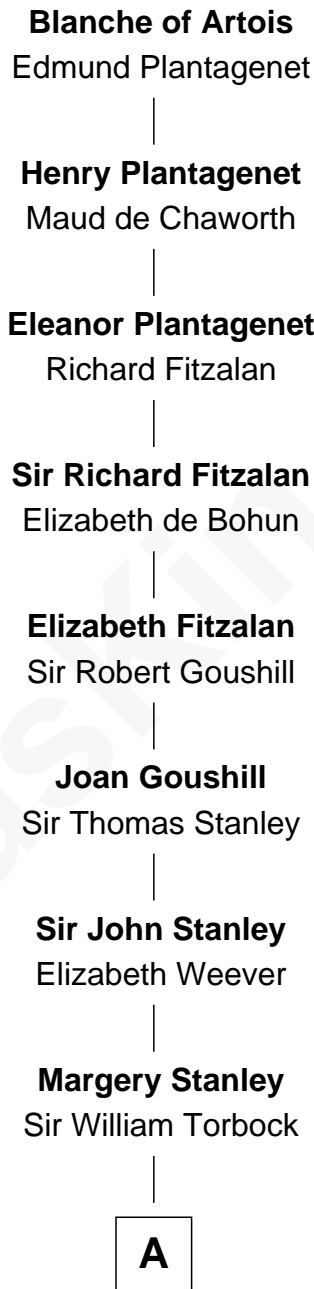

FamousKin.com
Relationship Chart of
Blanche of Artois
(1248 - 1302)

21st Great-grandmother of

Ed Helms

TV and Movie Actor

A

Thomas Torbock
Elizabeth Moore

William Torbock
Catherine Gerard

Margaret Torbock
Oliver Mainwaring

Oliver Mainwaring
Prudence Ashe

Oliver Mainwaring
Hannah Raymond

Love Mainwaring
John Richards

George Richards
Hester Hough

Mary Richards
Alexander Wolcott

Mary Wolcott
Dr. Elihu Griswold

Mary Griswold
Joseph Turner