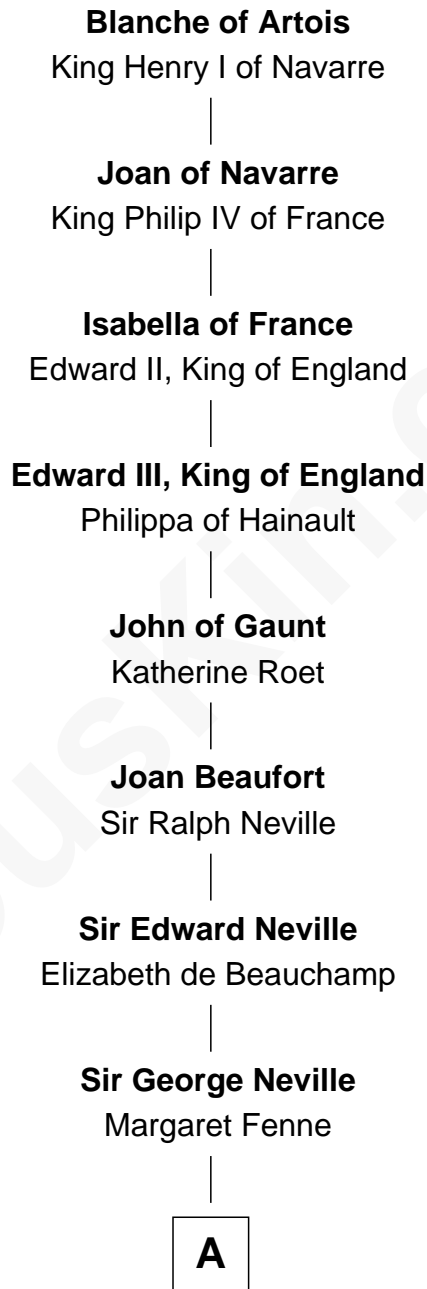

# FamousKin.com Relationship Chart of

**Blanche of Artois**

(1248 - 1302)

19th Great-grandmother of

**Harry F. Byrd**

50th Governor of Virginia

**A**

**George Neville**

Mary Stafford

**Ursula Neville**

Sir Warham St. Leger

**Sir Anthony St. Leger**

Mary Scott

**Sir Warham St. Leger**

Mary Hayward

**Ursula St. Leger**

Daniel Horsemanden

**Col. Warham Horsemanden**

Susanna Beeching

**Mary Horsemanden**

William Byrd

**William Byrd**

Maria Taylor

**William Byrd**