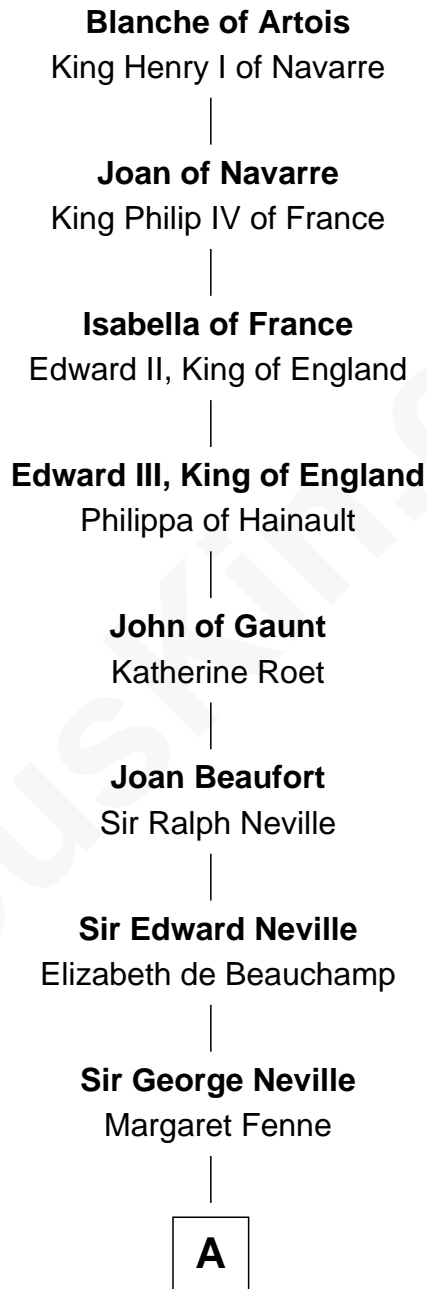

**FamousKin.com**  
**Relationship Chart of**  
**Blanche of Artois**  
(1248 - 1302)

17th Great-grandmother of

**Lytton Strachey**

*Author and Co-Founder of Bloomsbury Group*

**A**

**Sir Edward Neville**

Eleanor Windsor

**Mary Neville**

Edward Dynley

**Dorothy Dynley**

Richard Davys

**Katherine Davys**

Edmond Maskelyne

**Neville Maskelyne**

Jane Norden

**William Maskelyne**

Jane Best

**Neville Maskelyne**

Anne Bath

**Alice Maskelyne**

John Kelsall

**Jane Kelsall**

Sir Henry Strachey