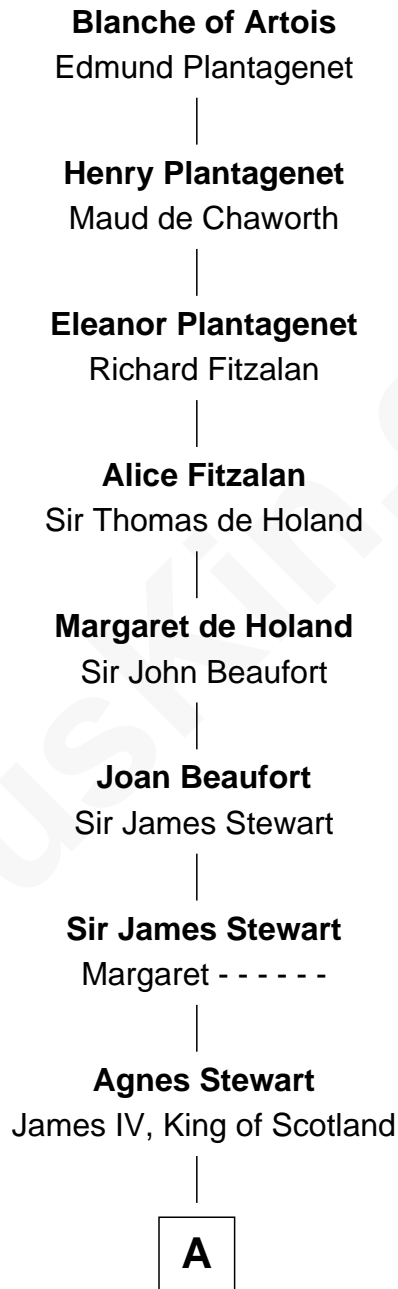

# FamousKin.com Relationship Chart of

**Blanche of Artois**

(1248 - 1302)

21st Great-grandmother of

**Hugh Grant**

*Movie Actor*

**A**

**Janet Stewart**  
Malcolm Fleming

**Margaret Fleming**  
John Stewart

**John Stewart**  
Mary Ruthven

**Dorothea Stewart**  
William Murray

**John Murray**  
Jean Campbell

**John Murray**  
Amelia Sophia Stanley

**William Murray**  
Margaret Nairne

**Margaret Murray**  
William Drummond

**Robert Drummond**  
Winifred Thompson

**Henry Roger Drummond**  
Susannah Wells

**B**

**B**

—  
**Catherine Elizabeth Drummond**

George Randolph

—  
**Cyril Randolph**

Frances Selina Hervey

—  
**Felton George Randolph**

Emily Margaret Nepean

—  
**Margaret Isobel Randolph**

John Cassilis MacLean

—  
**Fynvola Susan MacLean**

James Murray Grant

—  
**Hugh Grant**