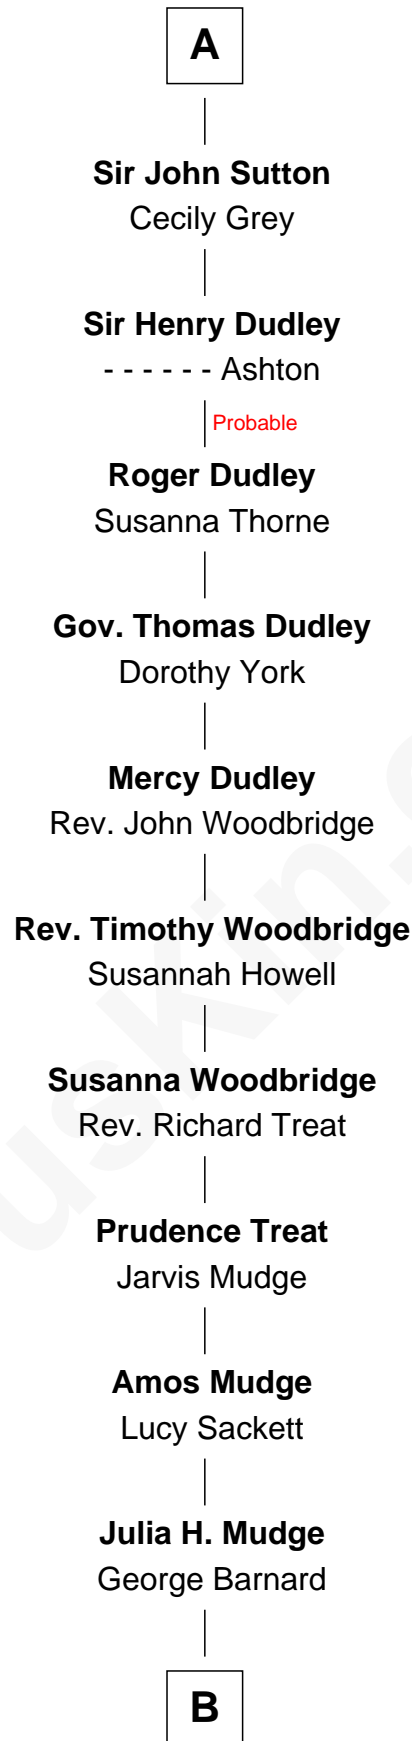

FamousKin.com Relationship Chart of

Blanche of Artois

(1248 - 1302)

19th Great-grandmother of

Dick Clark

Radio and TV Host

Blanche of Artois
Edmund Plantagenet

Henry Plantagenet
Maud de Chaworth

Eleanor Plantagenet
Richard Fitzalan

Alice Fitzalan
Sir Thomas de Holand

Eleanor Holand
Edward Cherleton

Joyce Cherleton
Sir John Tiptoft

Joyce Tiptoft
Sir Edmund Sutton

Sir Edward Sutton
Cecily Willoughby

A

B

—
George Barnard
Jane Sophia Fuller

—
Charles Fuller Barnard
Anna May Aldridge

—
Julia Fuller Barnard
Richard Augustus Clark

—
Dick Clark
Radio and TV Host

FamousKin.com