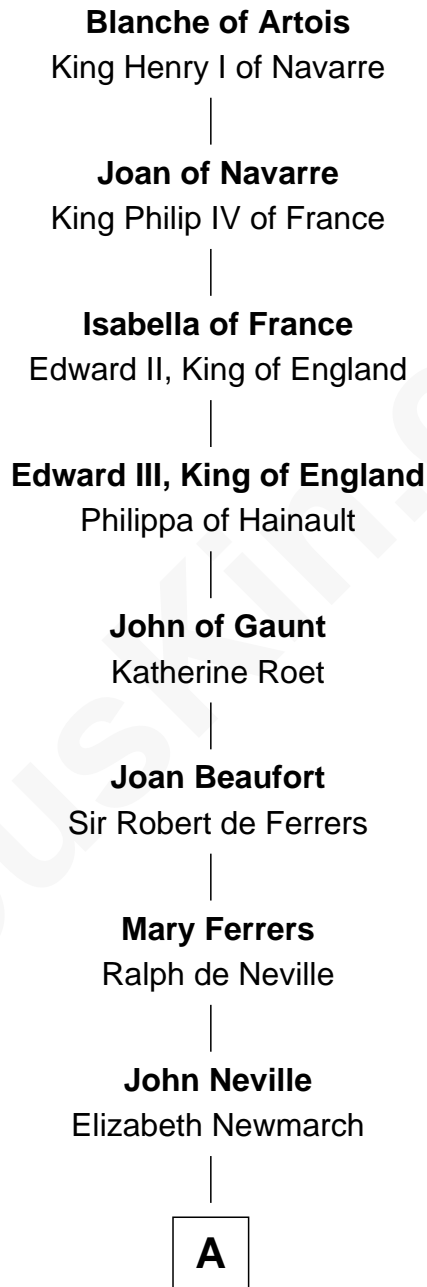

FamousKin.com
Relationship Chart of
Blanche of Artois
(1248 - 1302)

20th Great-grandmother of

Charles A. Pillsbury
Co-Founder of C.A. Pillsbury Co.

A

Jane de Neville

Sir William Gascoigne

Margaret Gascoigne

Sir Christopher Ward

Anne Ward

Sir Ralph Neville

Katherine Neville

Sir Walter Strickland

Walter Strickland

Agnes - - - - -

Ellen Strickland

John Carleton

Walter Carleton

Jane Gibbon

Edward Carleton

Ellen Newton

John Carleton

Hannah Jewett

Thomas Carleton