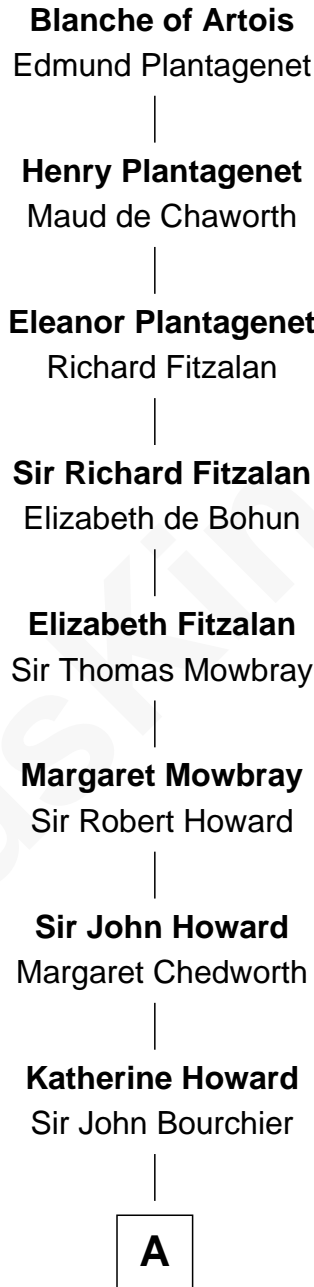

FamousKin.com
Relationship Chart of
Blanche of Artois
(1248 - 1302)

22nd Great-grandmother of
Carly Fiorina
CEO of Hewlett-Packard

A

Jane Bouchier

Edmund Knyvet

John Knyvet

Agnes Harcourt

Abigail Knyvet

Martin Sedley

Muriel Sedley

Brampton Gurdon

Muriel Gurdon

Richard Saltonstall

Nathaniel Saltonstall

Elizabeth Ward

Gov. Gurdon Saltonstall

B

—
Sarah Mumford

Peter Mallett

—
Caroline Mary Mallett

Carleton Walker

—
Margaret Isabella Walker

Heinrich Weber

—
John Walker Weber