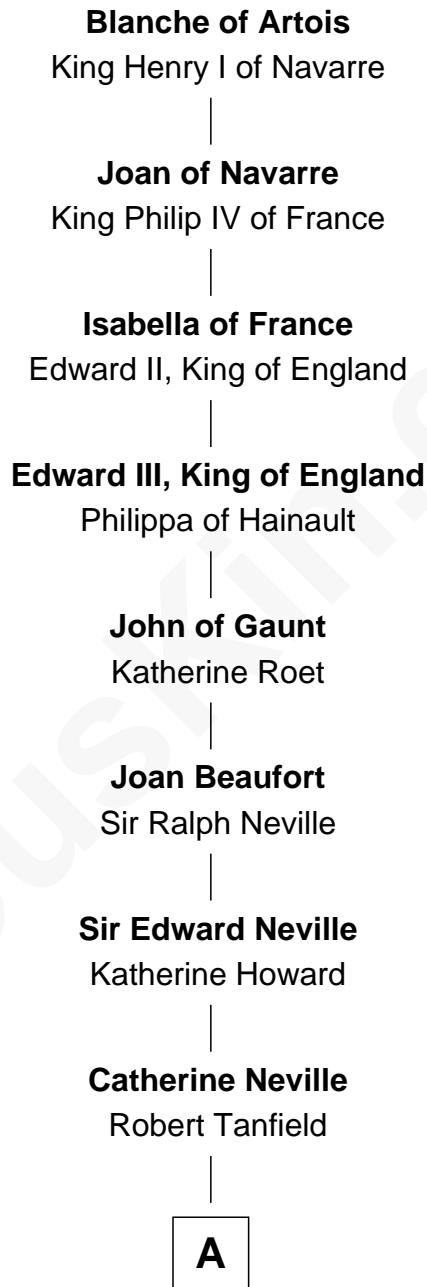

FamousKin.com
Relationship Chart of
Blanche of Artois
(1248 - 1302)

15th Great-grandmother of

Thomas Jefferson

3rd U.S. President and Signer of the Declaration of Independence

A

|
William Tanfield

Elizabeth Stavelly

|
Frances Tanfield

Bridget Cave

|
Anne Tanfield

Clement Vincent

|
Elizabeth Vincent

Richard Lane

|
Dorothy Lane

William Randolph

|
Richard Randolph

Elizabeth Ryland

|
Col. William Randolph

Mary Isham

|
Isham Randolph

Jane Rogers

|
Jane Randolph

Peter Jefferson