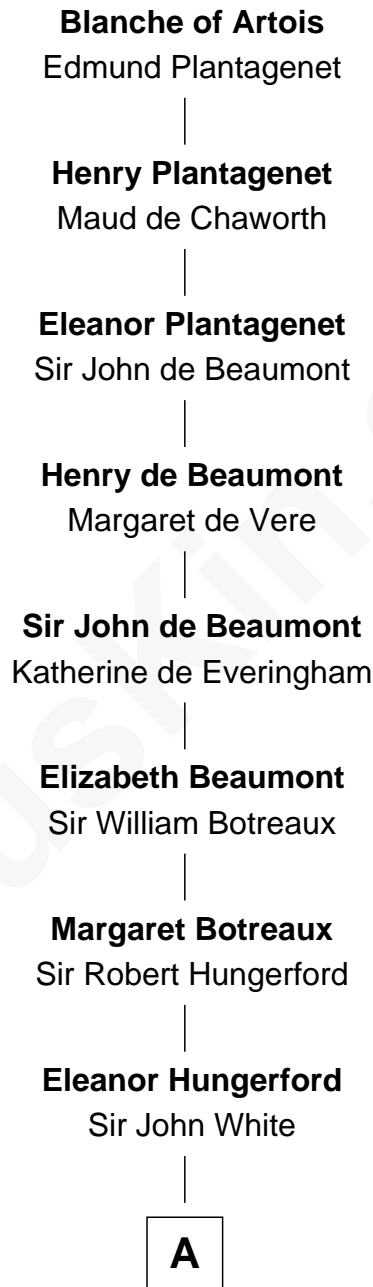

**FamousKin.com**  
**Relationship Chart of**  
**Blanche of Artois**  
(1248 - 1302)

23rd Great-grandmother of

**David Angell**  
*TV Producer - 9/11 Victim*

**A**

**Robert White**  
Margaret Gainsford

**Margaret White**  
John Kirton

**Stephen Kirton**  
Margaret Offley

**Thomas Kirton**  
Mary Sadler

**Mary Kirton**  
Robert Rainsford

**Edward Rainsford**  
Elizabeth - - - - -

**Ranis Rainsford**  
Josiah Belcher

**Elizabeth Belcher**  
John Paine

**John Paine**  
-----

**John Paine**  
Hannah Poole

**B**

**B**

—  
**Sarah Paine**

Asa Franklin

—  
**Sarah Franklin**

John Olney Waterman

—  
**Mary G. Waterman**

Nathan B. Searle

—  
**George Searle**

Nancy Waterman

—  
**Mary Hartshorn Searle**

James Douglas Angell

—  
**Harris Marion Angell**

Mary Ann Hughes