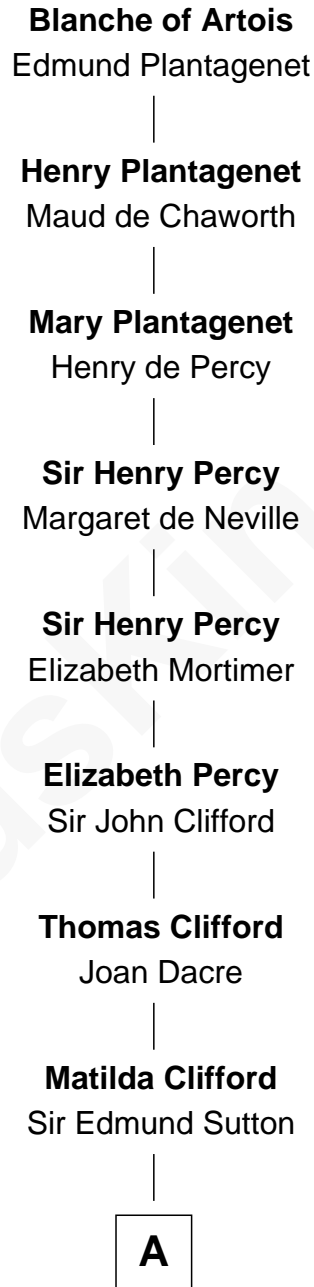

FamousKin.com
Relationship Chart of
Blanche of Artois
(1248 - 1302)

20th Great-grandmother of
Prince William
Prince of Wales

A

Thomas Dudley

Grace Threlkeld

John Dudley

Elizabeth Gardiner

Anne Dudley

Sir Francis Popham

Col. Alexander Popham

Laetitia Kerr

Letitia Popham

Sir Edward Seymour

Francis Seymour

Charlotte Shorter

Francis Seymour-Conway