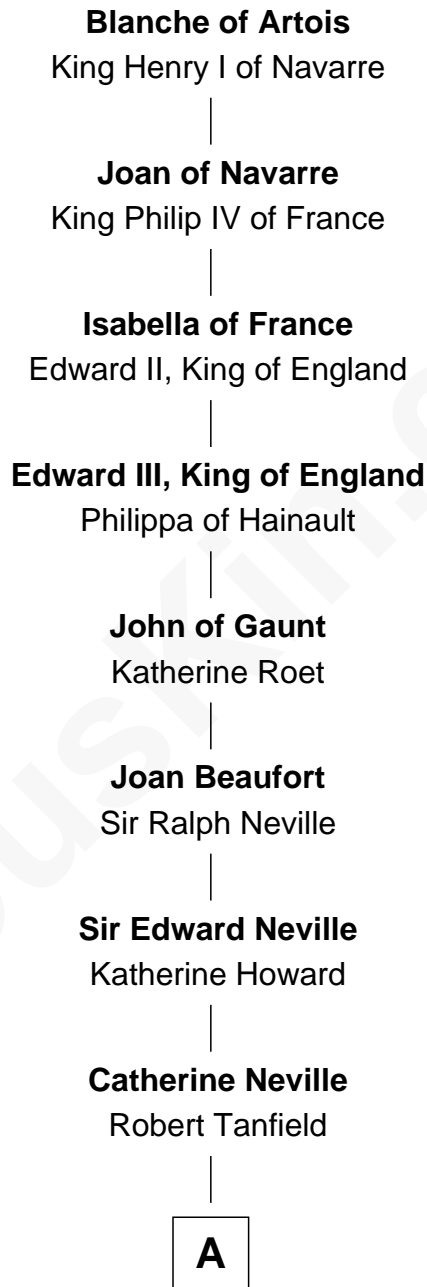

FamousKin.com
Relationship Chart of
Blanche of Artois
(1248 - 1302)

16th Great-grandmother of

John Marshall

4th Chief Justice of the U.S. Supreme Court

A

|
William Tanfield

Elizabeth Stavelly

|
Frances Tanfield

Bridget Cave

|
Anne Tanfield

Clement Vincent

|
Elizabeth Vincent

Richard Lane

|
Dorothy Lane

William Randolph

|
Richard Randolph

Elizabeth Ryland

|
Col. William Randolph

Mary Isham

|
Thomas Randolph

----- Fleming

|
Mary Isham Randolph

Rev. James Keith

|
Mary Randolph Keith