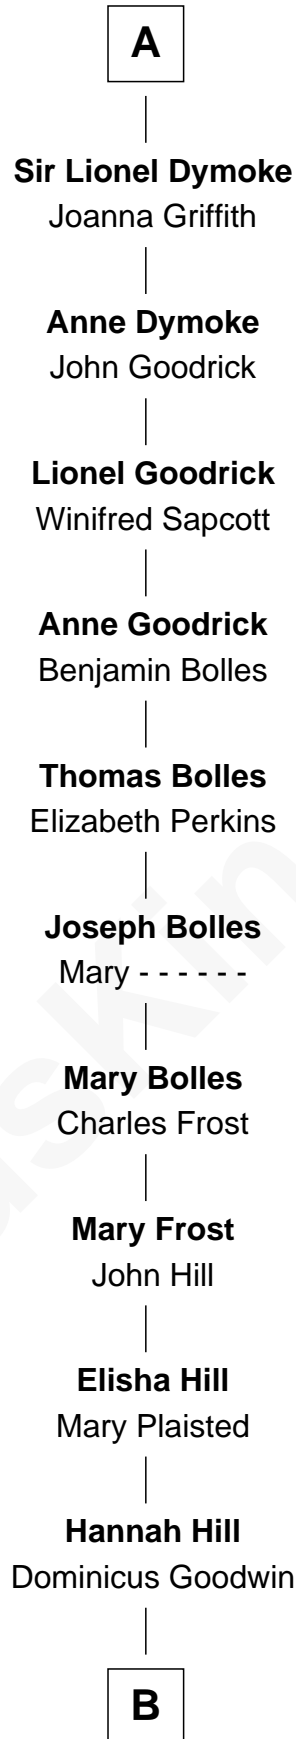

FamousKin.com Relationship Chart of

Blanche of Artois

(1248 - 1302)

17th Great-grandmother of

Ichabod Goodwin

27th Governor of New Hampshire

Blanche of Artois

Edmund Plantagenet

Henry Plantagenet

Maud de Chaworth

Joan of Lancaster

John de Mowbray

John de Mowbray

Elizabeth de Segrave

Eleanor de Mowbray

John de Welles

Eudo de Welles

Maud de Greystoke

Sir Lionel de Welles

Joan de Waterton

Margaret de Welles

Sir Thomas Dymoke

A

B

—
Samuel Goodwin

Anna Thompson Gerrish

—
Ichabod Goodwin

27th Governor of New Hampshire

FamousKin.com