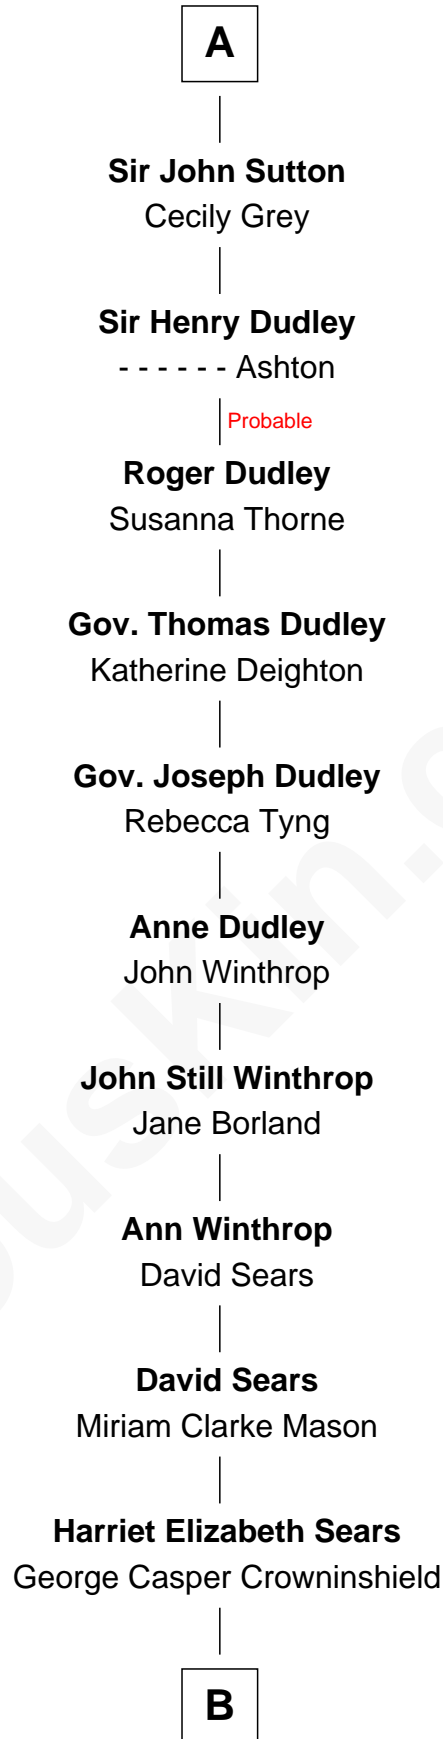

FamousKin.com Relationship Chart of

Blanche of Artois

(1248 - 1302)

19th Great-grandmother of

John Adams Morgan

1952 Olympic Sailing Gold Medalist

Blanche of Artois

Edmund Plantagenet

Henry Plantagenet

Maud de Chaworth

Eleanor Plantagenet

Richard Fitzalan

Alice Fitzalan

Sir Thomas de Holand

Eleanor Holand

Edward Cherleton

Joyce Cherleton

Sir John Tiptoft

Joyce Tiptoft

Sir Edmund Sutton

Sir Edward Sutton

Cecily Willoughby

A

B