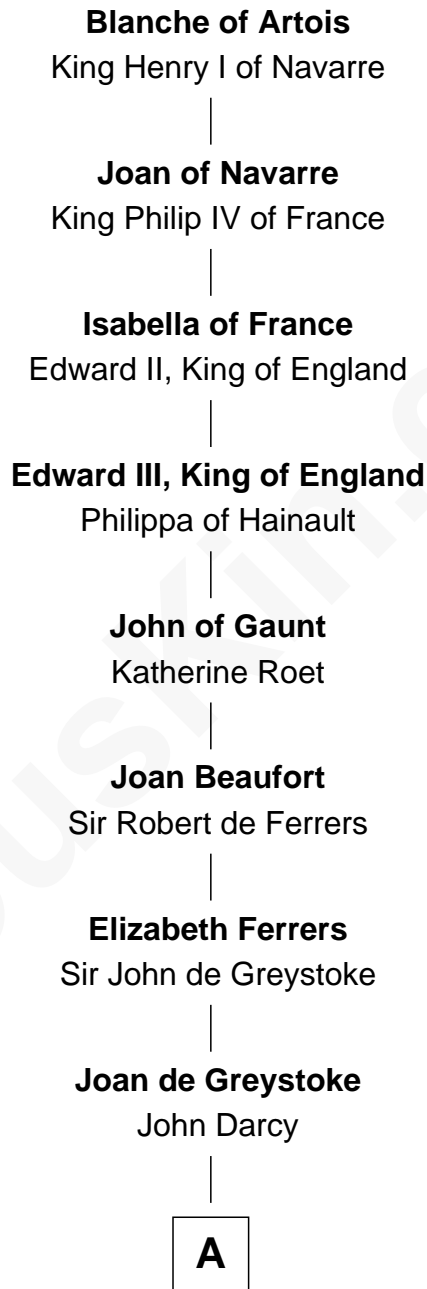

**FamousKin.com**  
**Relationship Chart of**  
**Blanche of Artois**  
(1248 - 1302)

19th Great-grandmother of  
**Sir Arthur Conan Doyle**  
*Author, "Sherlock Holmes"*

**A**

**Joan Darcy**

John Beaumont

**George Beaumont**

Joan Pauncefoot

**William Beaumont**

Mary Bassett

**Cecily Beaumont**

Henry Fenton

**Catherine Fenton**

James Parsons

**Sir William Parsons**

Elizabeth Lany

**Francis Parsons**

Sarah Faircloth

**Mary Parsons**

Jonas Percy

**Anthony Percy**

- - - - - Kinsley