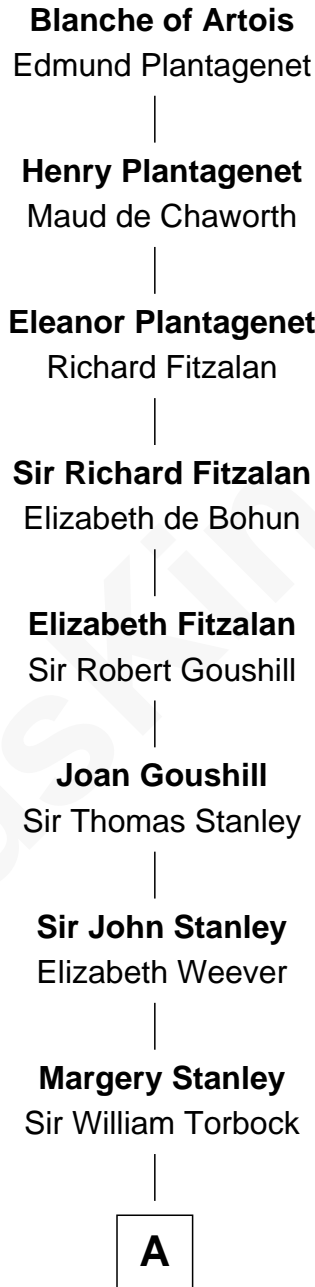

FamousKin.com
Relationship Chart of
Blanche of Artois
(1248 - 1302)

17th Great-grandmother of
Henry Lloyd
40th Governor of Maryland

A

Thomas Torbock
Elizabeth Moore

William Torbock
Catherine Gerard

Margaret Torbock
Oliver Mainwaring

Mary Mainwaring
Benjamin Gill

Anna Maria Gill
James Neale

Henrietta Maria Neale
Col. Philemon Lloyd

Edward Lloyd
Sarah Covington

Col. Edward Lloyd
Anne Rousby

Col. Edward Lloyd
Elizabeth Tayloe

Col. Edward Lloyd
Sally Scott Murray

B

B

—
Daniel Lloyd
Catherine Henry

—
Henry Lloyd
40th Governor of Maryland

FamousKin.com