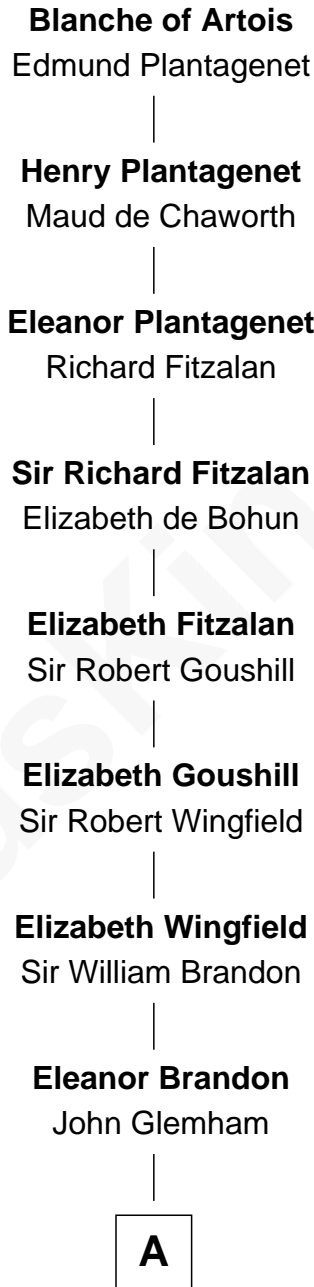

**FamousKin.com**  
**Relationship Chart of**  
**Blanche of Artois**  
(1248 - 1302)

18th Great-grandmother of

**Henry Clay Folger**

*Founder of Folger Shakespeare Library and Chairman of Standard Oil*

---

**A**

**Anne Glemham**

Henry Palgrave

**Thomas Palgrave**

Alice Gunton

**Rev. Edward Palgrave**

**Dr. Richard Palgrave**

Anna - - - - -

**Peleg Slocum**

Elizabeth Brown

**Rebecca Slocum**

George Folger

**B**

**B**

—  
**Samuel Brown Folger**

Nancy F. Hiller

—  
**Henry Clay Folger**

Eliza Jane Clark

—  
**Henry Clay Folger**

*Chairman of Standard Oil*

FamousKin.com