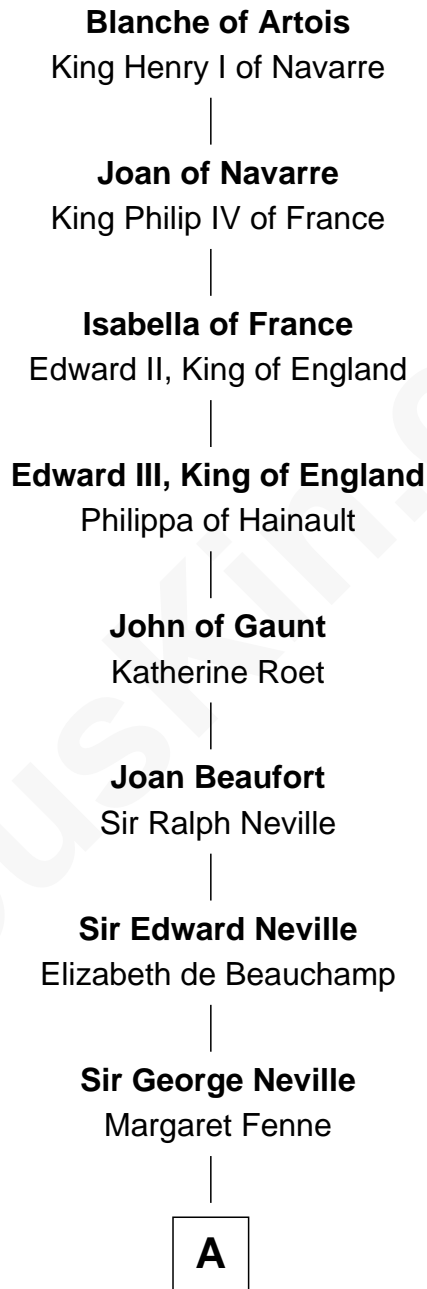

FamousKin.com
Relationship Chart of
Blanche of Artois
(1248 - 1302)

14th Great-grandmother of

Daniel Carroll
Signer of the U.S. Constitution

A

George Neville

Mary Stafford

Ursula Neville

Sir Warham St. Leger

Anne St. Leger

Thomas Digges

Sir Dudley Digges

Mary Kempe

Edward Digges

Elizabeth Page

William Digges

Elizabeth Sewall