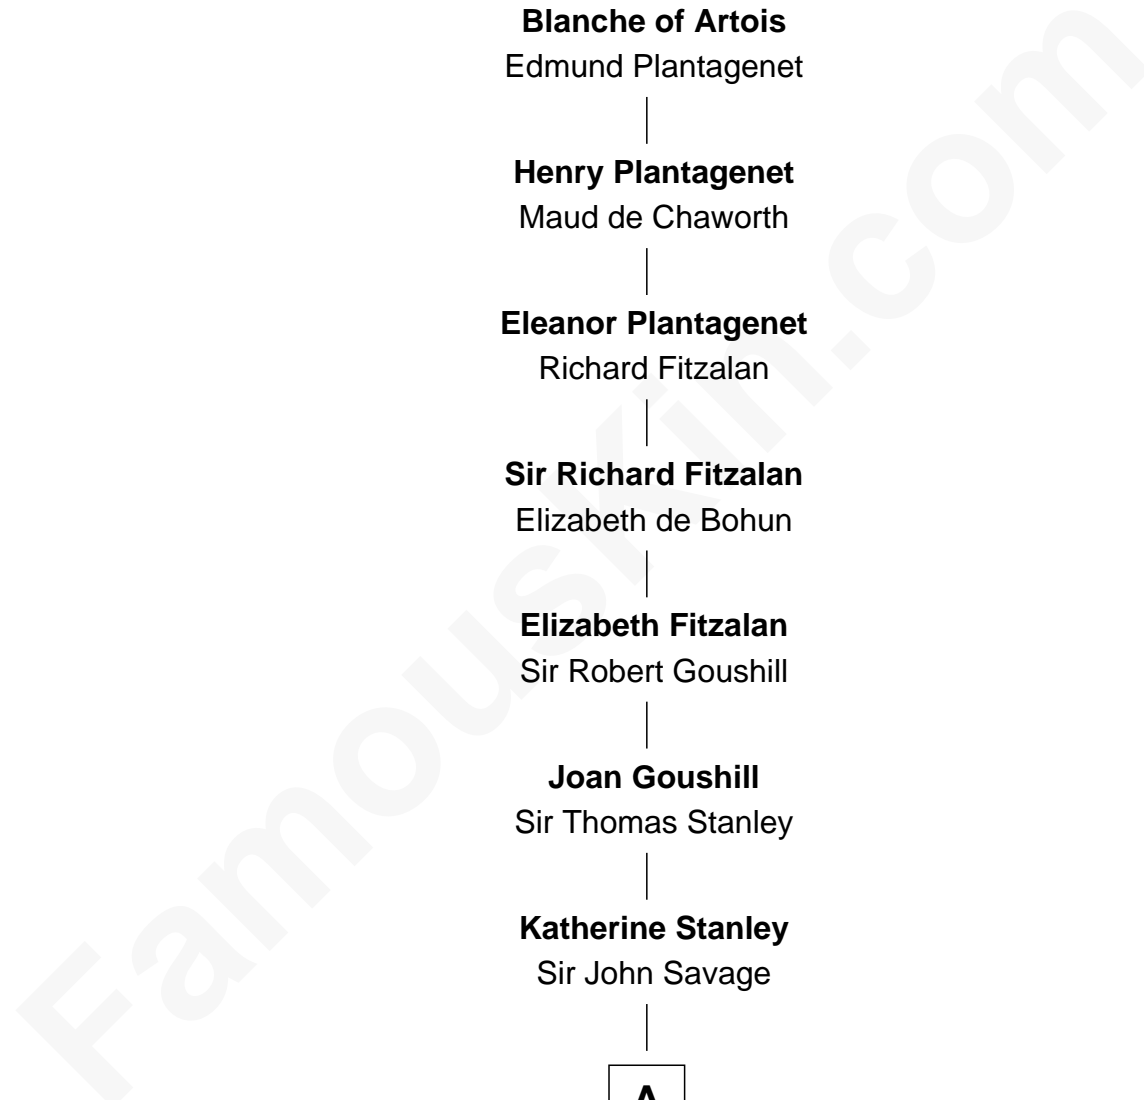

FamousKin.com
Relationship Chart of
Robert I, Count of Artois
(c1216 - 1250)

21st Great-grandfather of
Adlai Stevenson III
U.S. Senator from Illinois

Robert I, Count of Artois

Matilda of Brabant

Blanche of Artois

Edmund Plantagenet

Henry Plantagenet

Maud de Chaworth

Eleanor Plantagenet

Richard Fitzalan

Sir Richard Fitzalan

Elizabeth de Bohun

Elizabeth Fitzalan

Sir Robert Goushill

Joan Goushill

Sir Thomas Stanley

Katherine Stanley

Sir John Savage

A

A

—
Sir Christopher Savage

—
Anthony Savage

Sarah Constable

—
Alice Savage

Francis Thornton

—
Col. Francis Thornton

Mary Taliaferro

—
Mildred Thornton

Dr. Thomas Walker