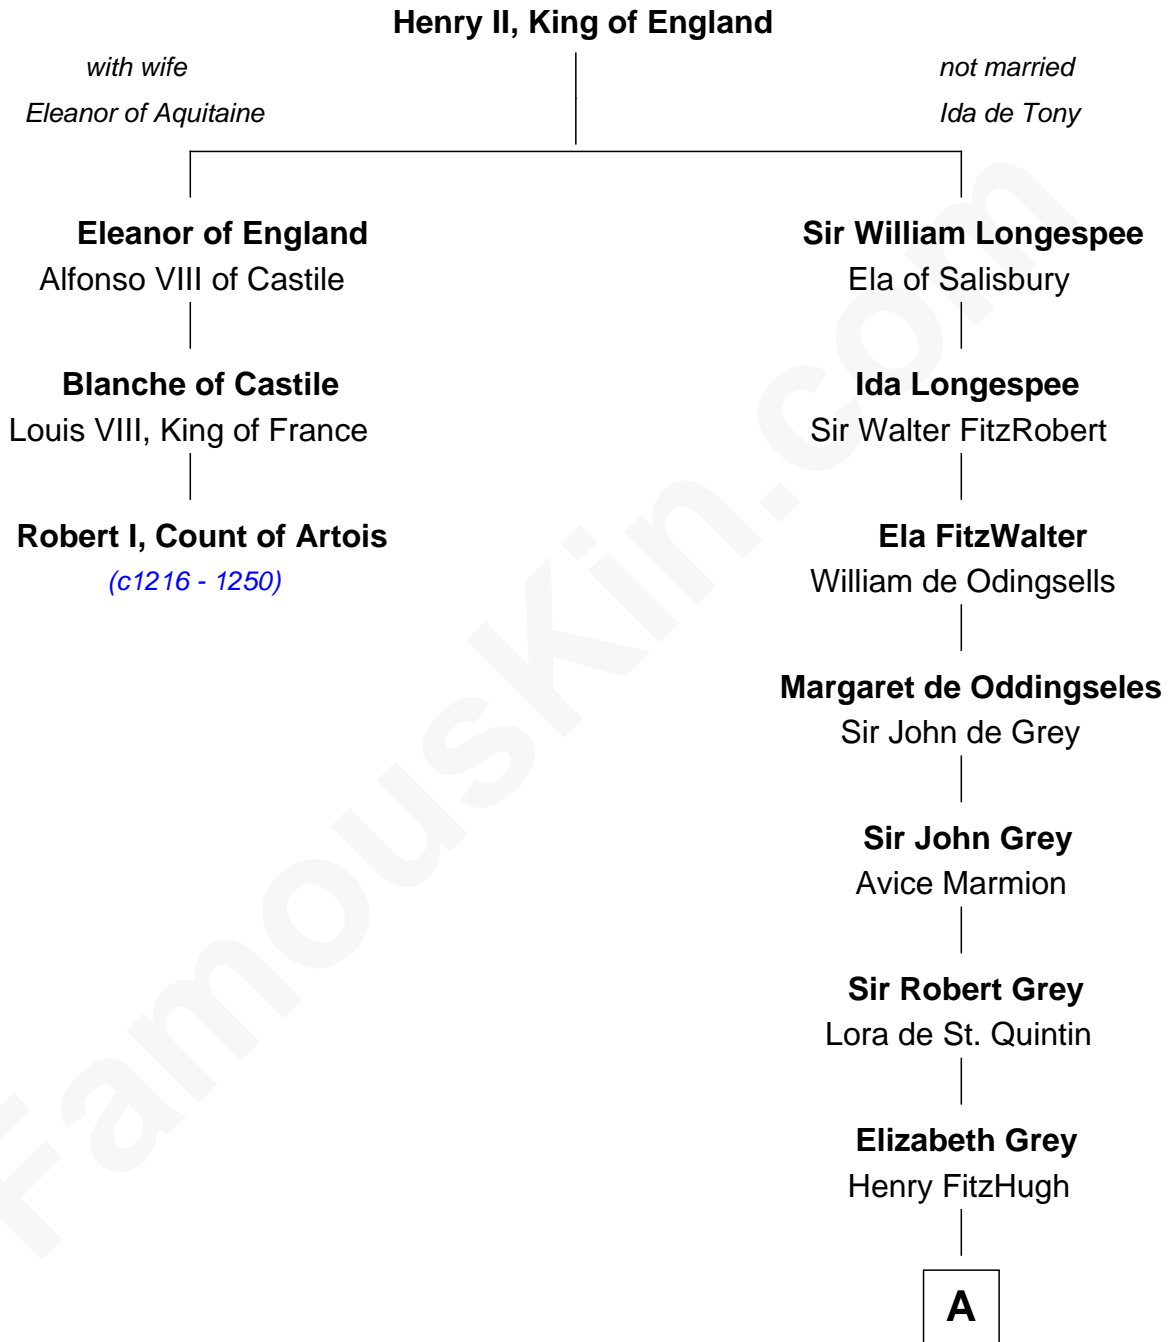

**FamousKin.com**  
**Relationship Chart of**  
**Robert I, Count of Artois**  
*(c1216 - 1250)*

2nd cousin 19 times removed of

**Charles A. Pillsbury**  
*Co-Founder of C.A. Pillsbury Co.*

**A**

**Sir William FitzHugh**

Margery Willoughby

**Lora FitzHugh**

Sir John Constable

**Isabel Constable**

Stephen de Thorpe

**Margaret Thorpe**

John Newton

**John Newton**

Margaret Grimston

**John Newton**

Marie - - - - -

**Lancelot Newton**

Mary Lee

**Ellen Newton**

Edward Carleton

**John Carleton**