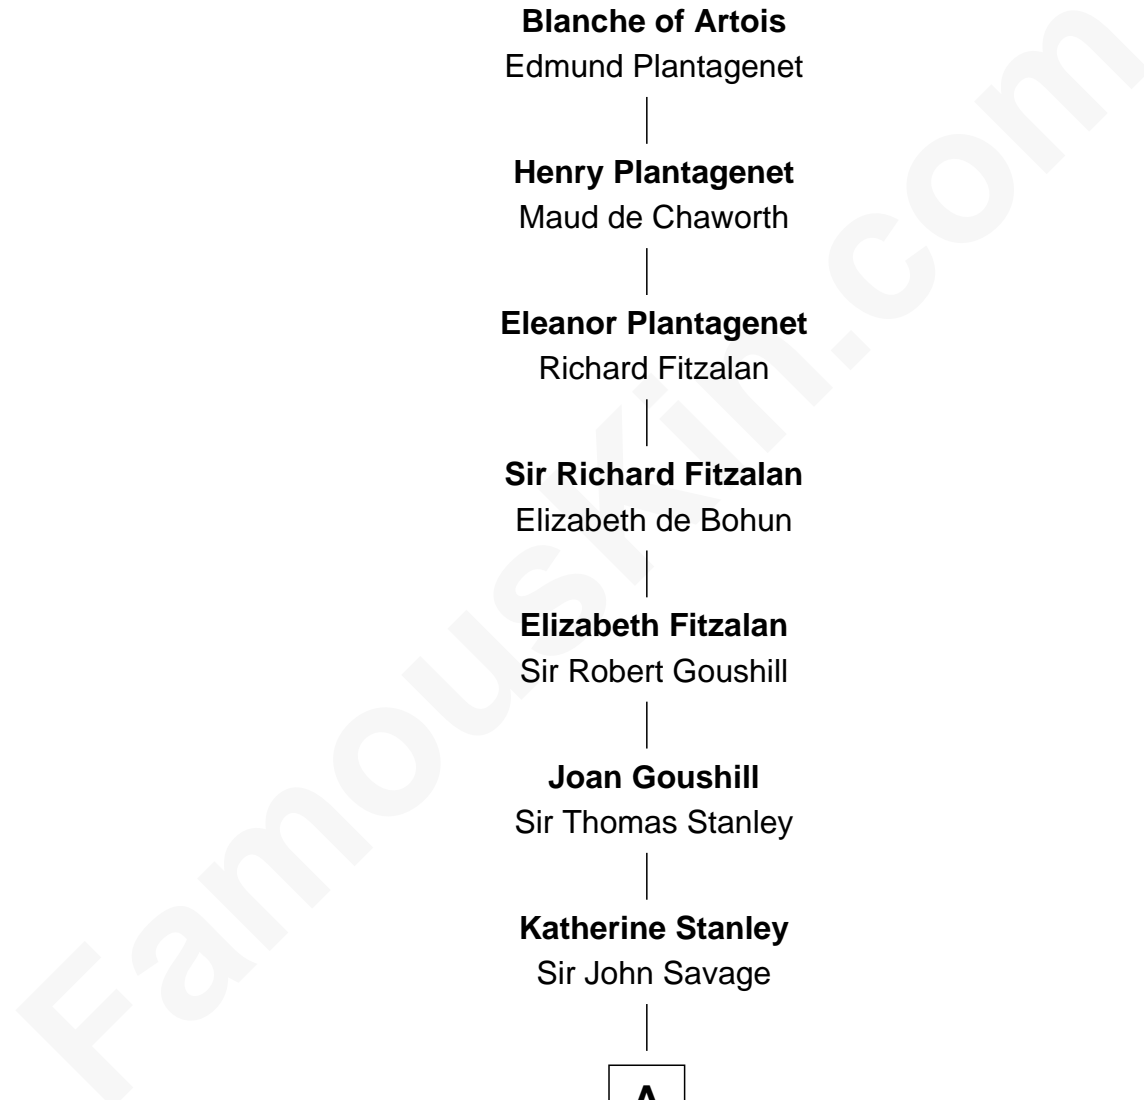

**FamousKin.com**  
**Relationship Chart of**  
**Robert I, Count of Artois**  
*(c1216 - 1250)*

**14th Great-grandfather of**

**Francis Lightfoot Lee**

*Signer of the Declaration of Independence*

**Robert I, Count of Artois**

Matilda of Brabant

**Blanche of Artois**

Edmund Plantagenet

**Henry Plantagenet**

Maud de Chaworth

**Eleanor Plantagenet**

Richard Fitzalan

**Sir Richard Fitzalan**

Elizabeth de Bohun

**Elizabeth Fitzalan**

Sir Robert Goushill

**Joan Goushill**

Sir Thomas Stanley

**Katherine Stanley**

Sir John Savage

**A**

**A**

|  
**Dulcia Savage**

Sir Henry Bold

|  
**Maud Bold**

Thomas Gerard

|  
**Jennet Gerard**

Richard Eltonhead

|  
**William Eltonhead**