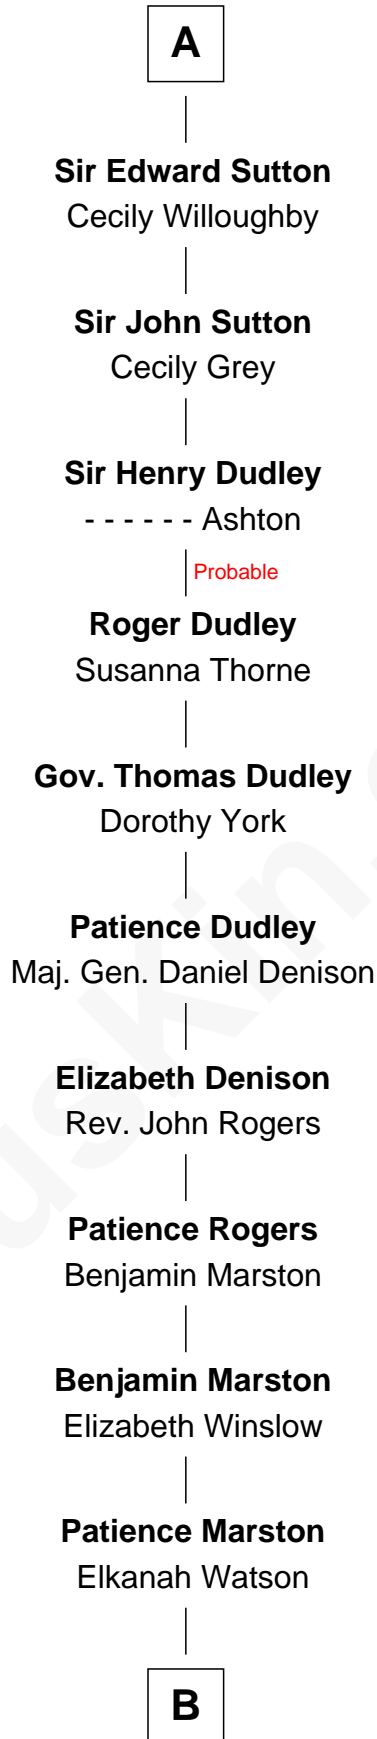

**FamousKin.com**  
**Relationship Chart of**  
**Robert I, Count of Artois**  
(c1216 - 1250)

23rd Great-grandfather of

**John Cena**

*Movie Actor and WWE Pro Wrestler*

**Robert I, Count of Artois**

Matilda of Brabant

**Blanche of Artois**

Edmund Plantagenet

**Henry Plantagenet**

Maud de Chaworth

**Eleanor Plantagenet**

Richard Fitzalan

**Alice Fitzalan**

Sir Thomas de Holand

**Eleanor Holand**

Edward Cherleton

**Joyce Cherleton**

Sir John Tiptoft

**Joyce Tiptoft**

Sir Edmund Sutton

**A**

**B**

Col. Marston Watson

Lucy Lee

Horace Howard Watson

Thirza Hall Hobart

Agnes Lee Watson

Charles Nichols

Charles H. Nichols

Martha Emma Dix