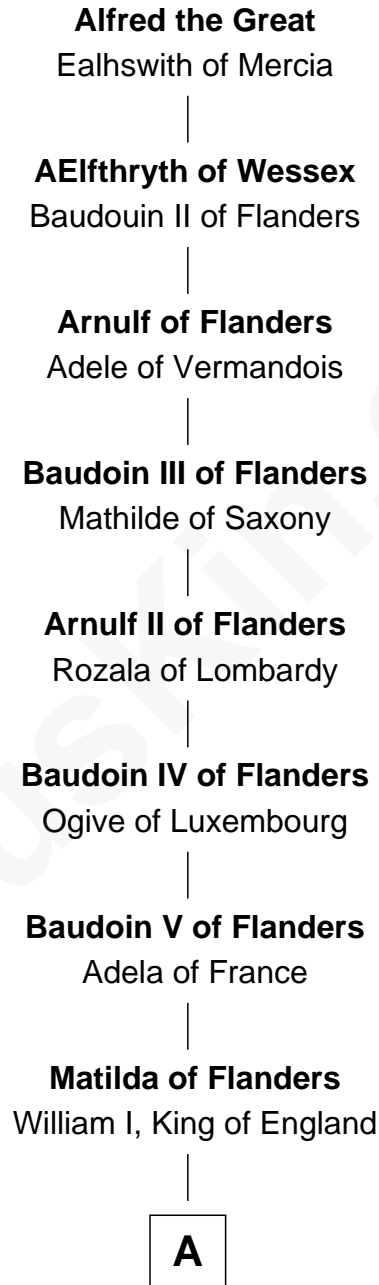

**FamousKin.com**  
**Relationship Chart of**  
**Philip III, King of France**  
(1245 - 1285)

12th Great-grandson of

**Alfred the Great**  
*King of the Anglo-Saxons*

**A**

Henry I, King of England

Maud of Scotland

Maud of England

Geoffrey Plantagenet

Henry II, King of England

Eleanor of Aquitaine

Eleanor of England

Alfonso VIII of Castile

Blanche of Castile

Louis VIII, King of France