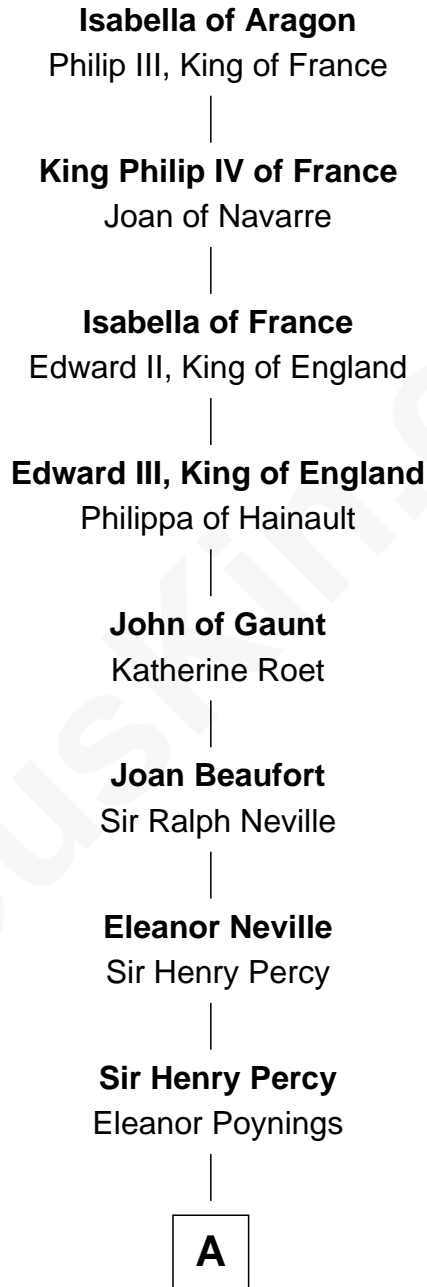

FamousKin.com
Relationship Chart of
Isabella of Aragon
(1247 - 1271)

20th Great-grandmother of
General George S. Patton
U.S. Army - World War II

A

Margaret Percy

Sir William Gascoigne

Elizabeth Gascoigne

Sir George Talboys

Anne Talboys

Sir Edward Dymoke

Frances Dymoke

Sir Thomas Windebank

Mildred Windebank

Robert Reade

Col. George Reade

Elizabeth Martiau

Thomas Reade

Lucy Gwynne

Mildred Reade

Philip Rootes

Elizabeth Rootes

Rev. John Thompson

Philip Rootes Thompson

Anna Davenport

B

B

—
Eleanor Thompson

William Thorton

—
Susanna Thompson Thorton

Andrew Glassell

—
Susan Thornton Glassell

George Smith Patton