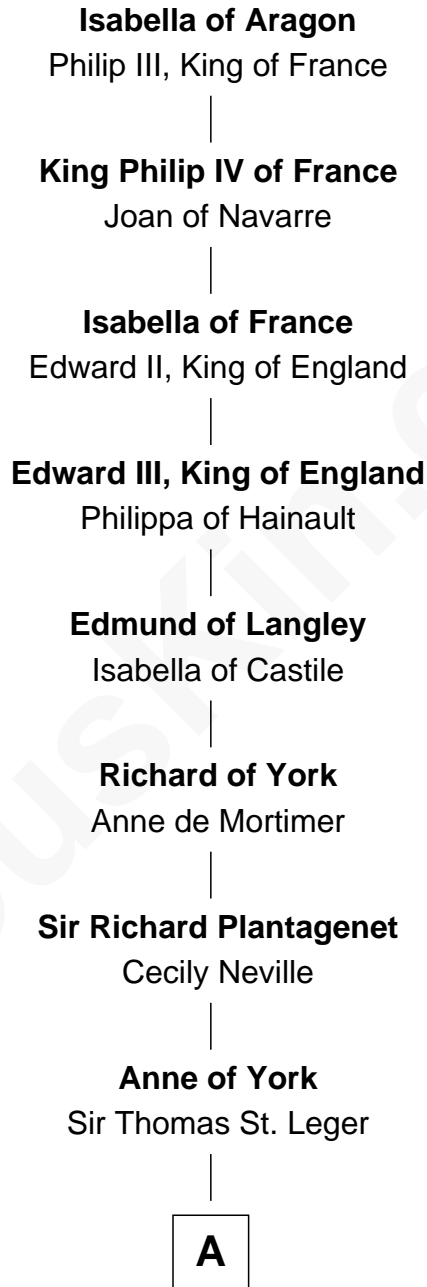

**FamousKin.com**  
**Relationship Chart of**  
**Isabella of Aragon**  
(1247 - 1271)

19th Great-grandmother of  
**Sir Winston Churchill**  
*Prime Minister of the United Kingdom*

**A**

**Anne St. Leger**

Sir George Manners

**Thomas Manners**

Eleanor Paston

**Elizabeth Manners**

Sir John Savage

**Eleanor Savage**

Sir Henry Bagenal

**Anne Bagenal**