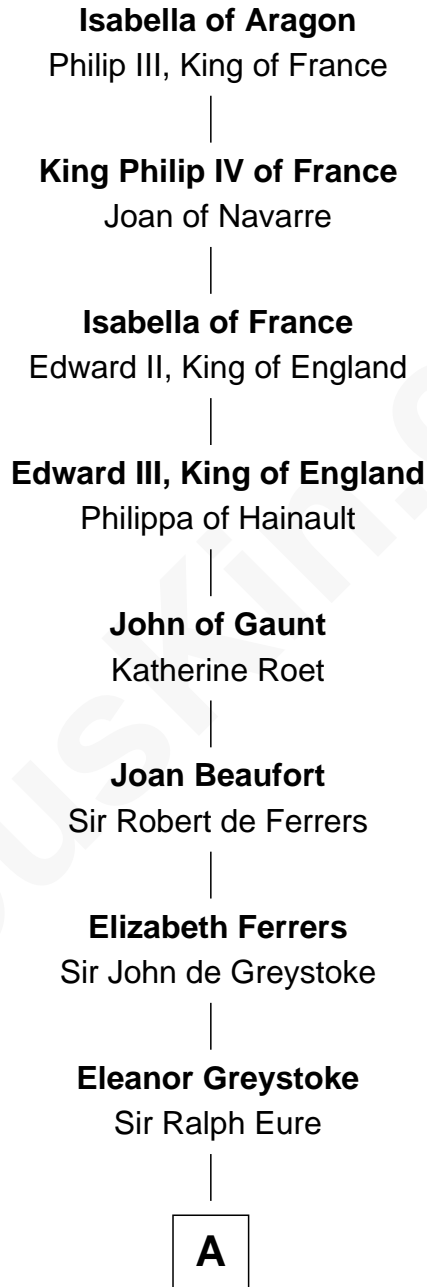

FamousKin.com
Relationship Chart of
Isabella of Aragon
(1247 - 1271)

20th Great-grandmother of
William Howard Taft
27th U.S. President

A

Sir William Eure
Margaret Constable

Sir Ralph Eure
Muriel Hastings

Sir William Eure
Elizabeth Willoughby

Sir Ralph Eure
Margery Bowes

Anne Eure
Lancelot Mansfield

John Mansfield
Elizabeth - - - - -

Elizabeth Mansfield
Rev. John Wilson

Rev. John Wilson
Sarah Hooker

Susanna Wilson
Rev. Grindall Rawson

Edmund Rawson
Elizabeth Hayward

B

B

|
Abner Rawson

Mary Allen

|
Rhoda Rawson

Aaron Taft

|
Peter Rawson Taft

Sylvia Howard

|
Alphonso Taft

Louisa Maria Torrey

|
William Howard Taft

27th U.S. President