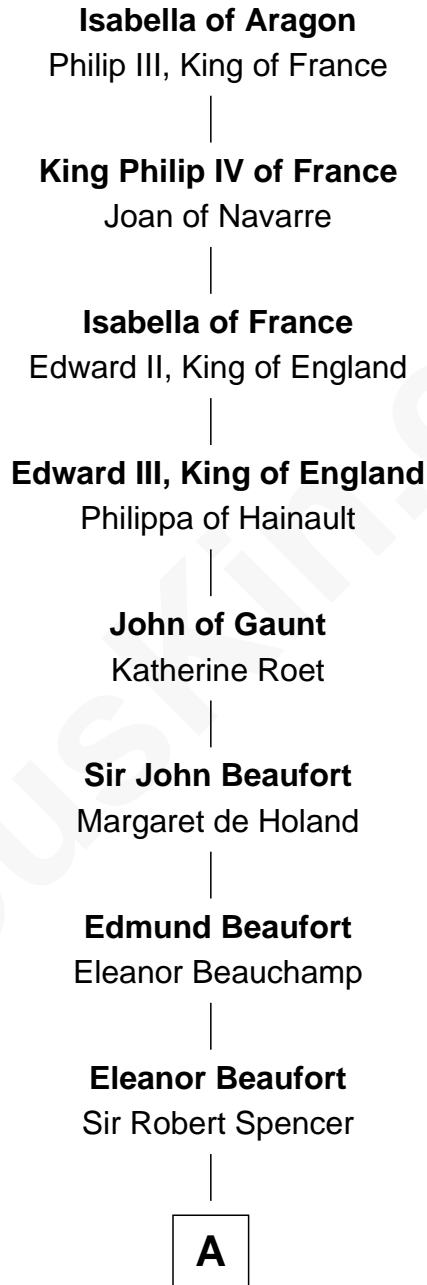

FamousKin.com
Relationship Chart of
Isabella of Aragon
(1247 - 1271)

19th Great-grandmother of

John D. Rockefeller
Founder of the Standard Oil Company

A

Margaret Spencer

Sir Thomas Carey

Sir William Carey

Mary Boleyn

Catherine Carey

Sir Francis Knollys

Anne Knollys

Sir Thomas West

Elizabeth West

Sir Herbert Pelham

Elizabeth Pelham

John Humphrey

Anne Humphrey

William Palmes

Susannah Palmes

Samuel Avery

Humphrey Avery

Jerusha Morgan

Solomon Avery

Hannah Punderson

B

B

—
Miles Avery
Malinda Pixley

—
Lucy Avery
Godfrey Lewis Rockefeller

—
William Avery Rockefeller
Eliza Davison

—
John D. Rockefeller
Founder of the Standard Oil Company

FamousKin.com