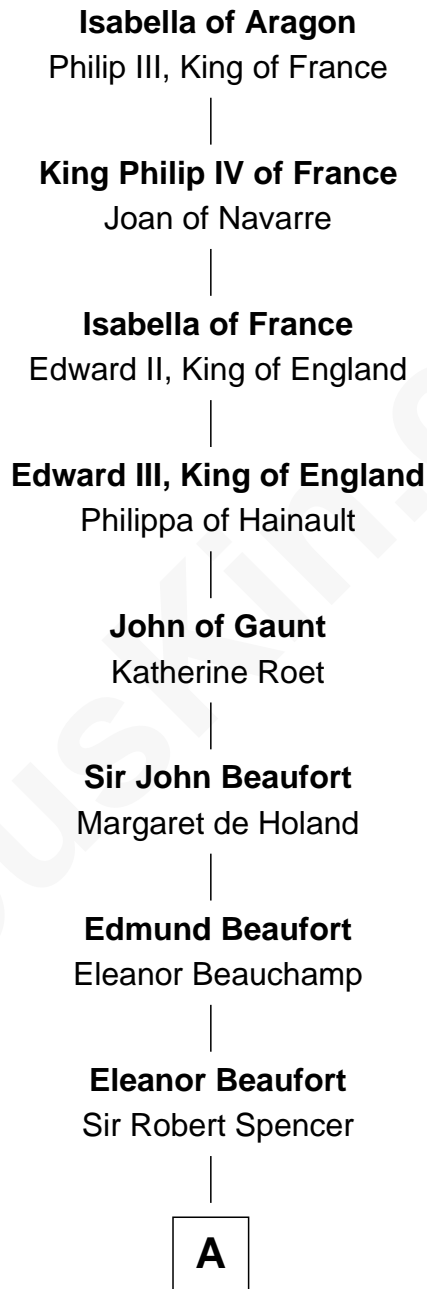

FamousKin.com
Relationship Chart of
Isabella of Aragon
(1247 - 1271)

21st Great-grandmother of

Nelson Rockefeller
41st U.S. Vice-President

A

—
Margaret Spencer

Sir Thomas Carey

—
Sir William Carey

Mary Boleyn

—
Catherine Carey

Sir Francis Knollys

—
Anne Knollys

Sir Thomas West

—
Elizabeth West

Sir Herbert Pelham

—
Elizabeth Pelham

John Humphrey

—
Anne Humphrey

William Palmes

—
Susannah Palmes

Samuel Avery

—
Humphrey Avery

Jerusha Morgan

—
Solomon Avery

Hannah Punderson