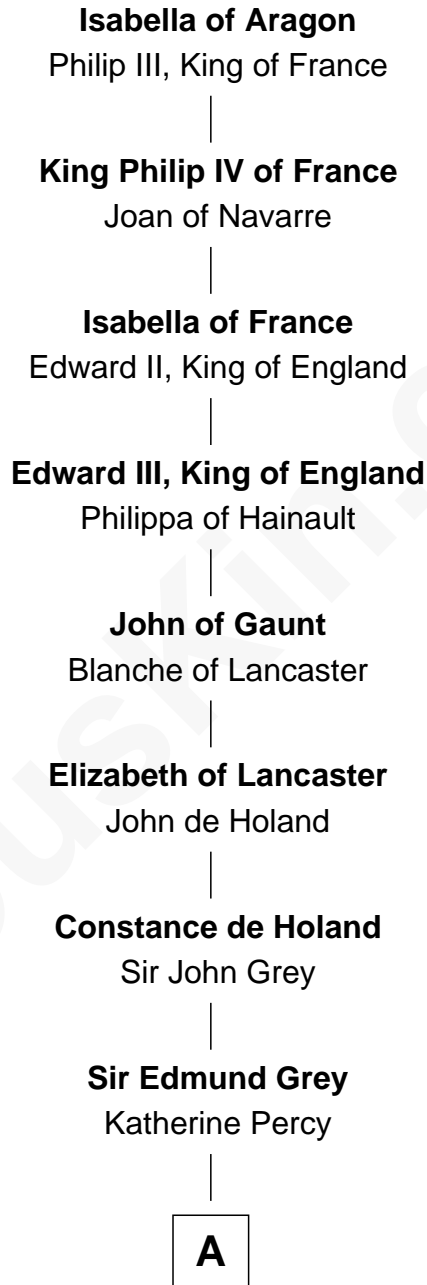

FamousKin.com
Relationship Chart of
Isabella of Aragon
(1247 - 1271)

21st Great-grandmother of
Camilla Parker Bowles
Queen Consort of the United Kingdom

A

George Grey
Catherine Herbert

Anne Grey
Sir John Hussey

Anne Hussey
Sir Humphrey Browne

Christian Browne
Sir John Tufton

Sir Nicholas Tufton
Frances Cecil

John Tufton
Margaret Sackville

Thomas Tufton
Catharine Cavendish

Katherine Tufton
Edward Watson

Katherine Watson
Edward Southwell