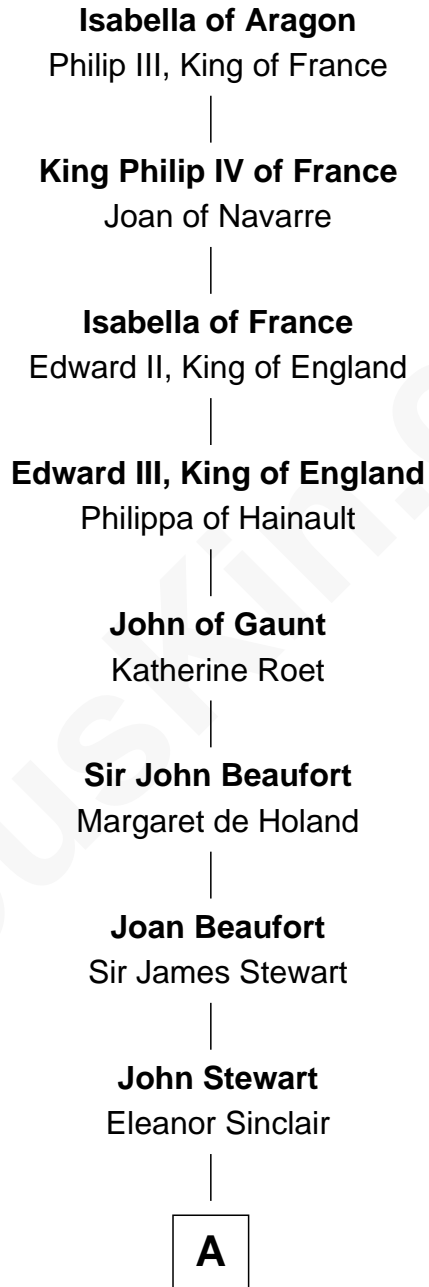

FamousKin.com
Relationship Chart of
Isabella of Aragon
(1247 - 1271)

18th Great-grandmother of

Edith (Bolling) Wilson

First Lady of President Woodrow Wilson

A

Jean Stewart

James Arbuthnott

Isabel Arbuthnott

Sir Robert Maule

William Maule

Bethia Guthrie

Eleanor Maule

Sir Alexander Morrison

Bethia Morrison

Sir Robert Spottiswoode

Dr. Robert Spottiswoode

Catherine Mercer

Lt. Gov. Alexander Spotswood

Anne Butler Brayne

Dorothea Spotswood

Nathaniel West Dandridge

Martha Dandridge

Archibald Payne

Catherine Payne

Archibald Bolling

B

B

—
Archibald Bolling

Anne E. Wigginton

—
William Holcombe Bolling

Sarah Spiers White

—
Edith (Bolling) Wilson