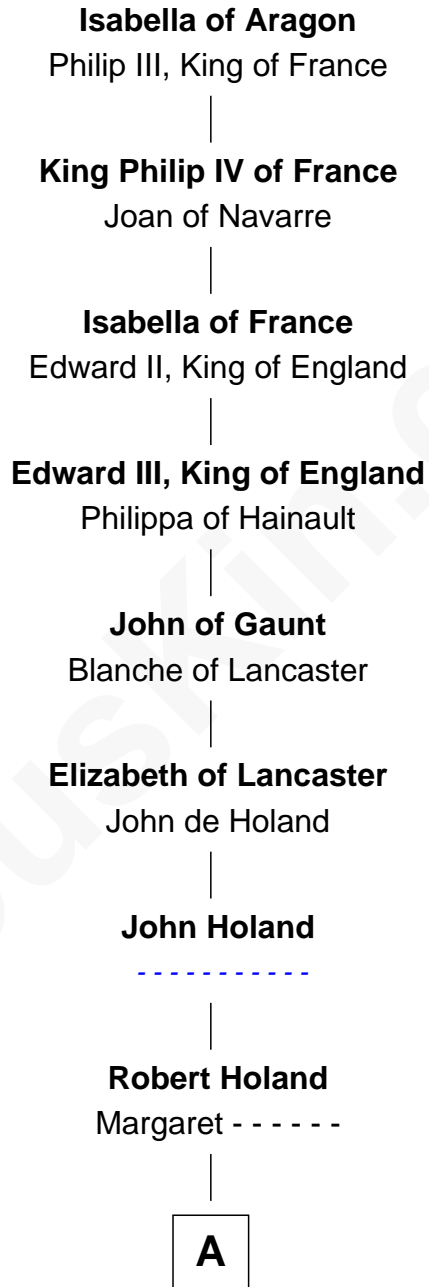

**FamousKin.com**  
**Relationship Chart of**  
**Isabella of Aragon**  
 (1247 - 1271)

20th Great-grandmother of

**Juliette Gordon Low**  
*Founder of the Girl Scouts*

FamousKin.com

**A**

**Jane Holand**

John Kendall

**Walter Kendall**

Jane Rous

**Lawrence Kendall**

Katherine Munday

**Mary Kendall**

Richard Moyle

**Loveday Moyle**

Henry Ashe

**Prudence Ashe**

Oliver Mainwaring

**Oliver Mainwaring**

Hannah Raymond

**Love Mainwaring**

John Richards

**George Richards**

Hester Hough