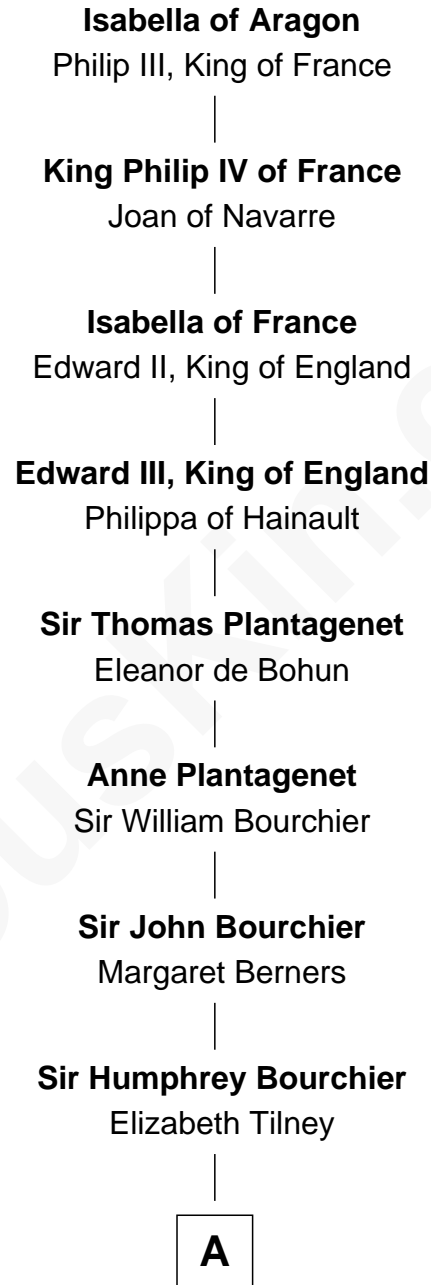

FamousKin.com
Relationship Chart of
Isabella of Aragon
(1247 - 1271)

20th Great-grandmother of
Frank Lloyd Wright
American Architect

A

Anne Bouchier

Thomas Fiennes

Catherine Fiennes

Richard Loudenoys

Mary Loudenoys

Thomas Harlakenden

Roger Harlakenden

Richard Harlakenden

Margaret Huberd

Mabel Harlakenden

John Haynes

Ruth Haynes

Samuel Wyllys