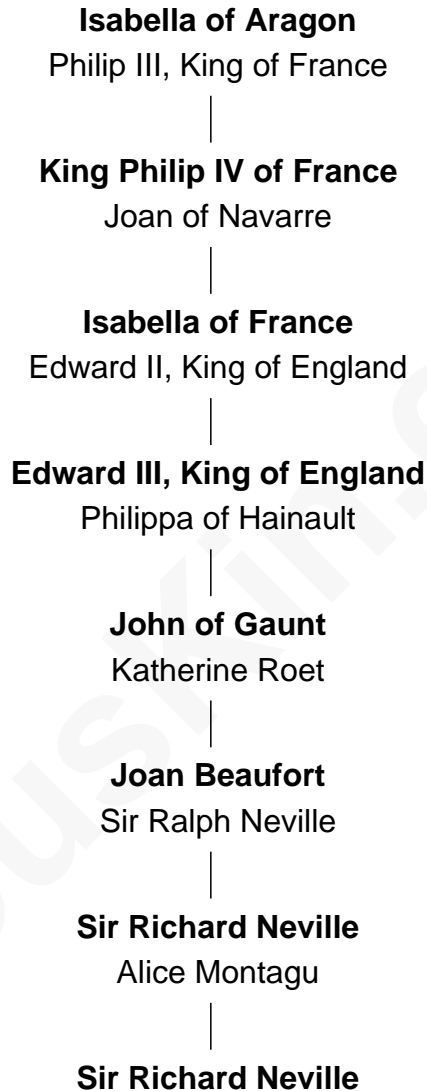

FamousKin.com
Relationship Chart of
Isabella of Aragon
(1247 - 1271)

16th Great-grandmother of

Fletcher Christian
Leader of the mutiny on the Bounty

A

—
Margaret Neville
Sir Richard Huddleston

—
Joan Huddleston
Hugh Fleming

—
Anthony Fleming
Elizabeth Hoton

—
William Fleming
Agnes Bindloss

—
Eleanor Fleming
Sir John Lowther

—
Agnes Lowther
Roger Kirkby

—
William Kirkby
Joanna Furness

—
Eleanor Kirkby
Humphrey Senhouse

—
Bridget Senhouse
John Christian

—
Charles Christian
Anne Dixon

—
Fletcher Christian

Leader of the mutiny on the Bounty