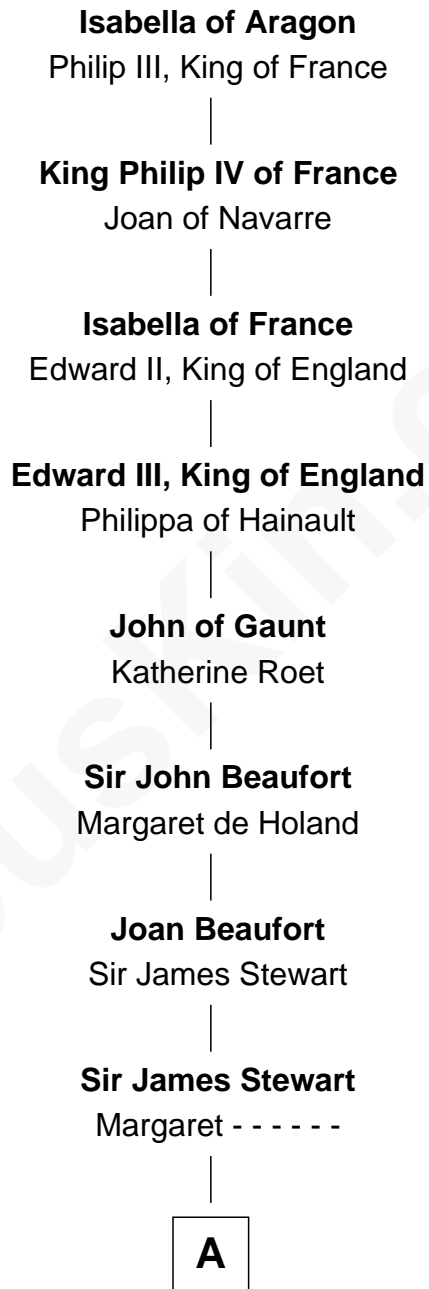

**FamousKin.com**  
**Relationship Chart of**  
**Isabella of Aragon**  
 (1247 - 1271)

19th Great-grandmother of

**Johnny Mercer**

*Songwriter and Co-Founder of Capitol Records*

FamousKin.com

**A**

**James Stewart**  
Catherine Rutherford

**William Stewart**  
Christian Hay

**James Stewart**  
Katherine Kerr

**John Stewart**  
Margaret Stewart

**John Stewart**  
Catherine Carnegie

**John Stuart**  
Anne Seton

**Charles Stuart**  
Mary Maxwell