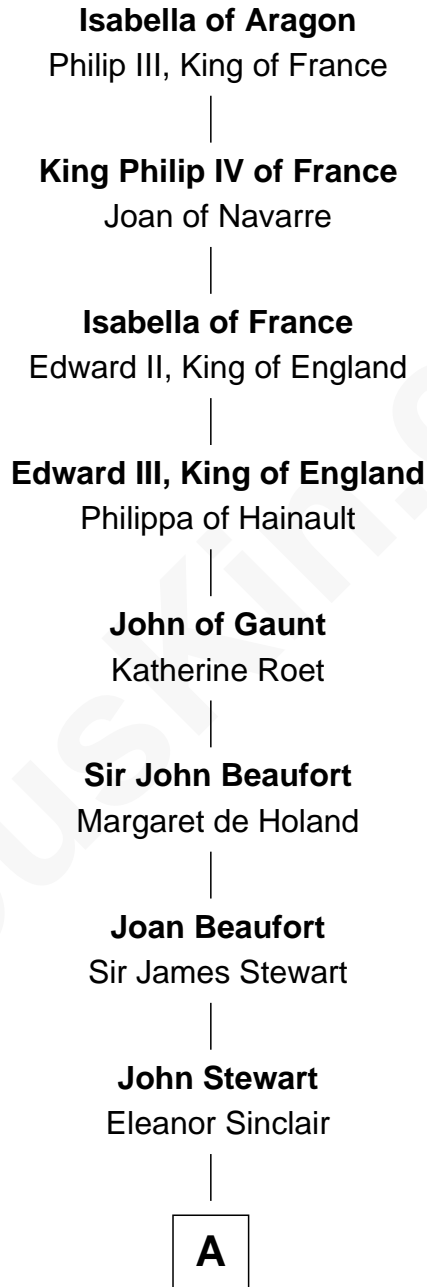

FamousKin.com
Relationship Chart of
Isabella of Aragon
(1247 - 1271)

13th Great-grandmother of
Major John Pitcairn
British Commander at Battle of Lexington

A

—
Margaret Stewart

Sir William Murray

—
Sir William Murray

Katherine Campbell

—
Annabel Murray

John Erskine

—
John Erskine

Mary Stewart

—
Sir Charles Erskine

Mary Hope

—
Mary Erskine

William Hamilton

—
Katherine Hamilton

Rev. David Pitcairn

—
Major John Pitcairn

British Commander at Lexington