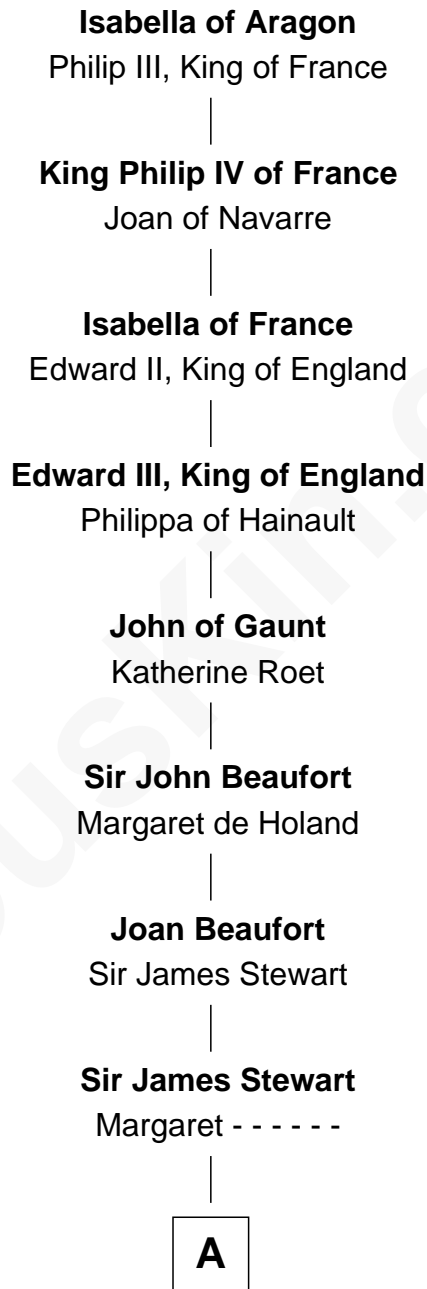

**FamousKin.com**  
**Relationship Chart of**  
**Isabella of Aragon**  
 (1247 - 1271)

17th Great-grandmother of

**Noel Coward**

*Playwright, Actor, and Songwriter*

FamousKin.com

**A**

**James Stewart**  
Catherine Rutherford

**William Stewart**  
Christian Hay

**James Stewart**  
Katherine Kerr

**Janet Stewart**  
John Veitch

**Alexander Veitch**  
Margaret Scott

**William Veitch**  
-----

**Robert Veitch**  
-----

**John Veitch**  
Barbara Ainslie

**Henry Veitch**  
Margaret Harrison

**Henry Gordon Veitch**  
Mary Kathleen Synch

**B**

**B**

|  
**Violet Agnes Veitch**  
Arthur Sabin Coward

|  
**Noel Coward**

*Playwright, Actor, and Songwriter*

FamousKin.com