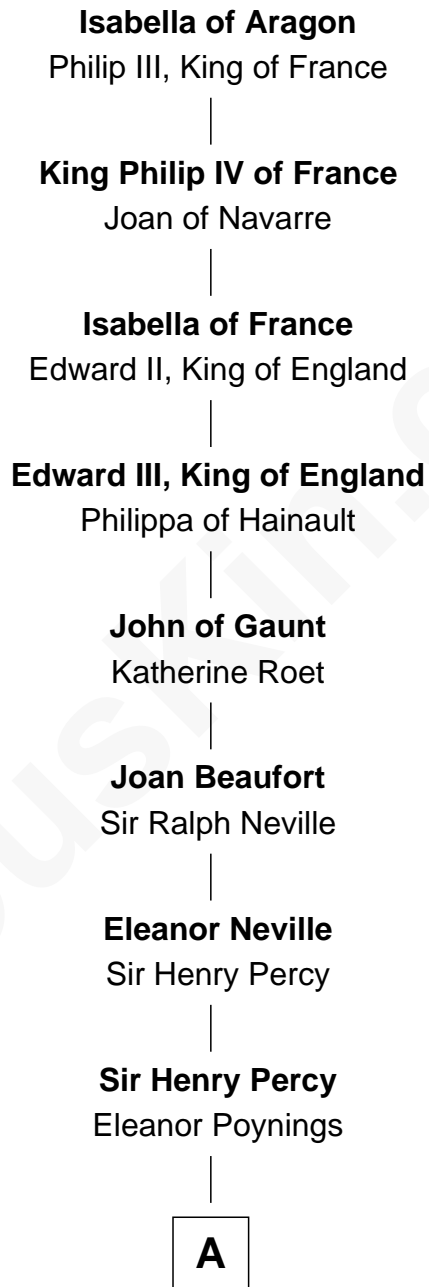

**FamousKin.com**  
**Relationship Chart of**  
**Isabella of Aragon**  
(1247 - 1271)

15th Great-grandmother of

**Thomas Nelson**

*Signer of the Declaration of Independence*

**A**

—  
**Margaret Percy**

Sir William Gascoigne

—  
**Elizabeth Gascoigne**

Sir George Talboys

—  
**Anne Talboys**

Sir Edward Dymoke

—  
**Frances Dymoke**

Sir Thomas Windebank

—  
**Mildred Windebank**

Robert Reade

—  
**Col. George Reade**

Elizabeth Martiau

—  
**Robert Reade**

Mary Lilly

—  
**Margaret Reade**

Thomas Nelson

—  
**William Nelson**

Elizabeth Burwell

—  
**Thomas Nelson**

*Signer of Declaration of Independence*