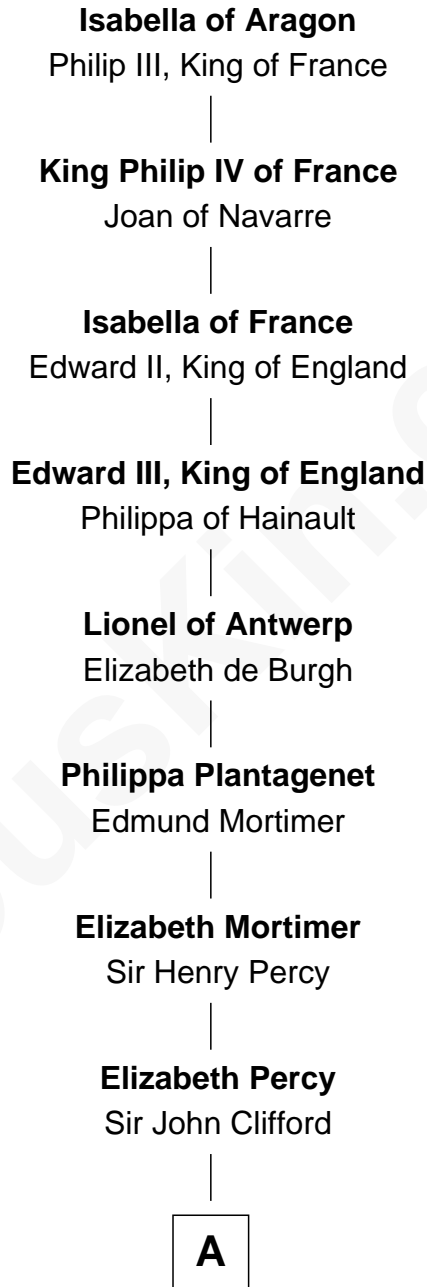

FamousKin.com
Relationship Chart of
Isabella of Aragon
(1247 - 1271)

15th Great-grandmother of

Caesar Rodney

Signer of the Declaration of Independence

A

—
Mary Clifford

Sir Philip Wentworth

—
Sir Henry Wentworth

Anne Say

—
Margery Wentworth

Sir John Seymour

—
Sir Henry Seymour

Barbara Morgan

—
Jane Seymour

Sir John Rodney

—
William Rodney

Alice Caesar

—
William Rodney

Rachel - - - - -

—
Capt. William Rodney

Sarah Jones

—
Caesar Rodney

Elizabeth Crawford

—
Caesar Rodney