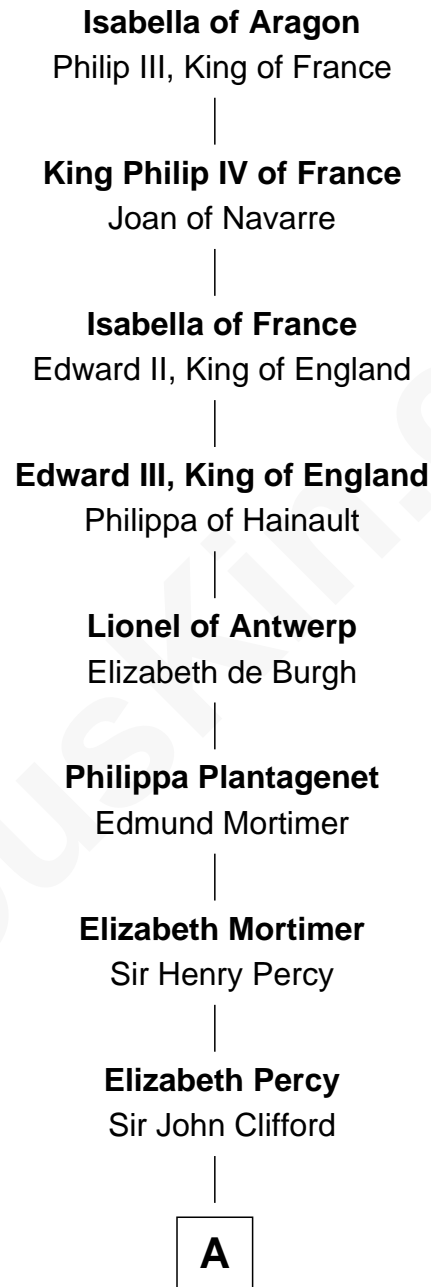

**FamousKin.com**  
**Relationship Chart of**  
**Isabella of Aragon**  
(1247 - 1271)

22nd Great-grandmother of

**Roy Rogers**

*Cowboy movie actor and singer*

**A**

—  
**Mary Clifford**

Sir Philip Wentworth

—  
**Elizabeth Wentworth**

Sir Martin de la See

—  
**Joan de la See**

Sir Piers Hildyard

—  
**Isabel Hildyard**

Ralph Legard

—  
**Joan Ledgard**

Richard Skepper

—  
**Edward Skepper**

Mary Robinson

—  
**Rev. William Skepper**

Sarah Fisher

—  
**Sarah Skepper**

Walter Fairfield

—  
**Sarah Fairfield**

Thomas Abbe